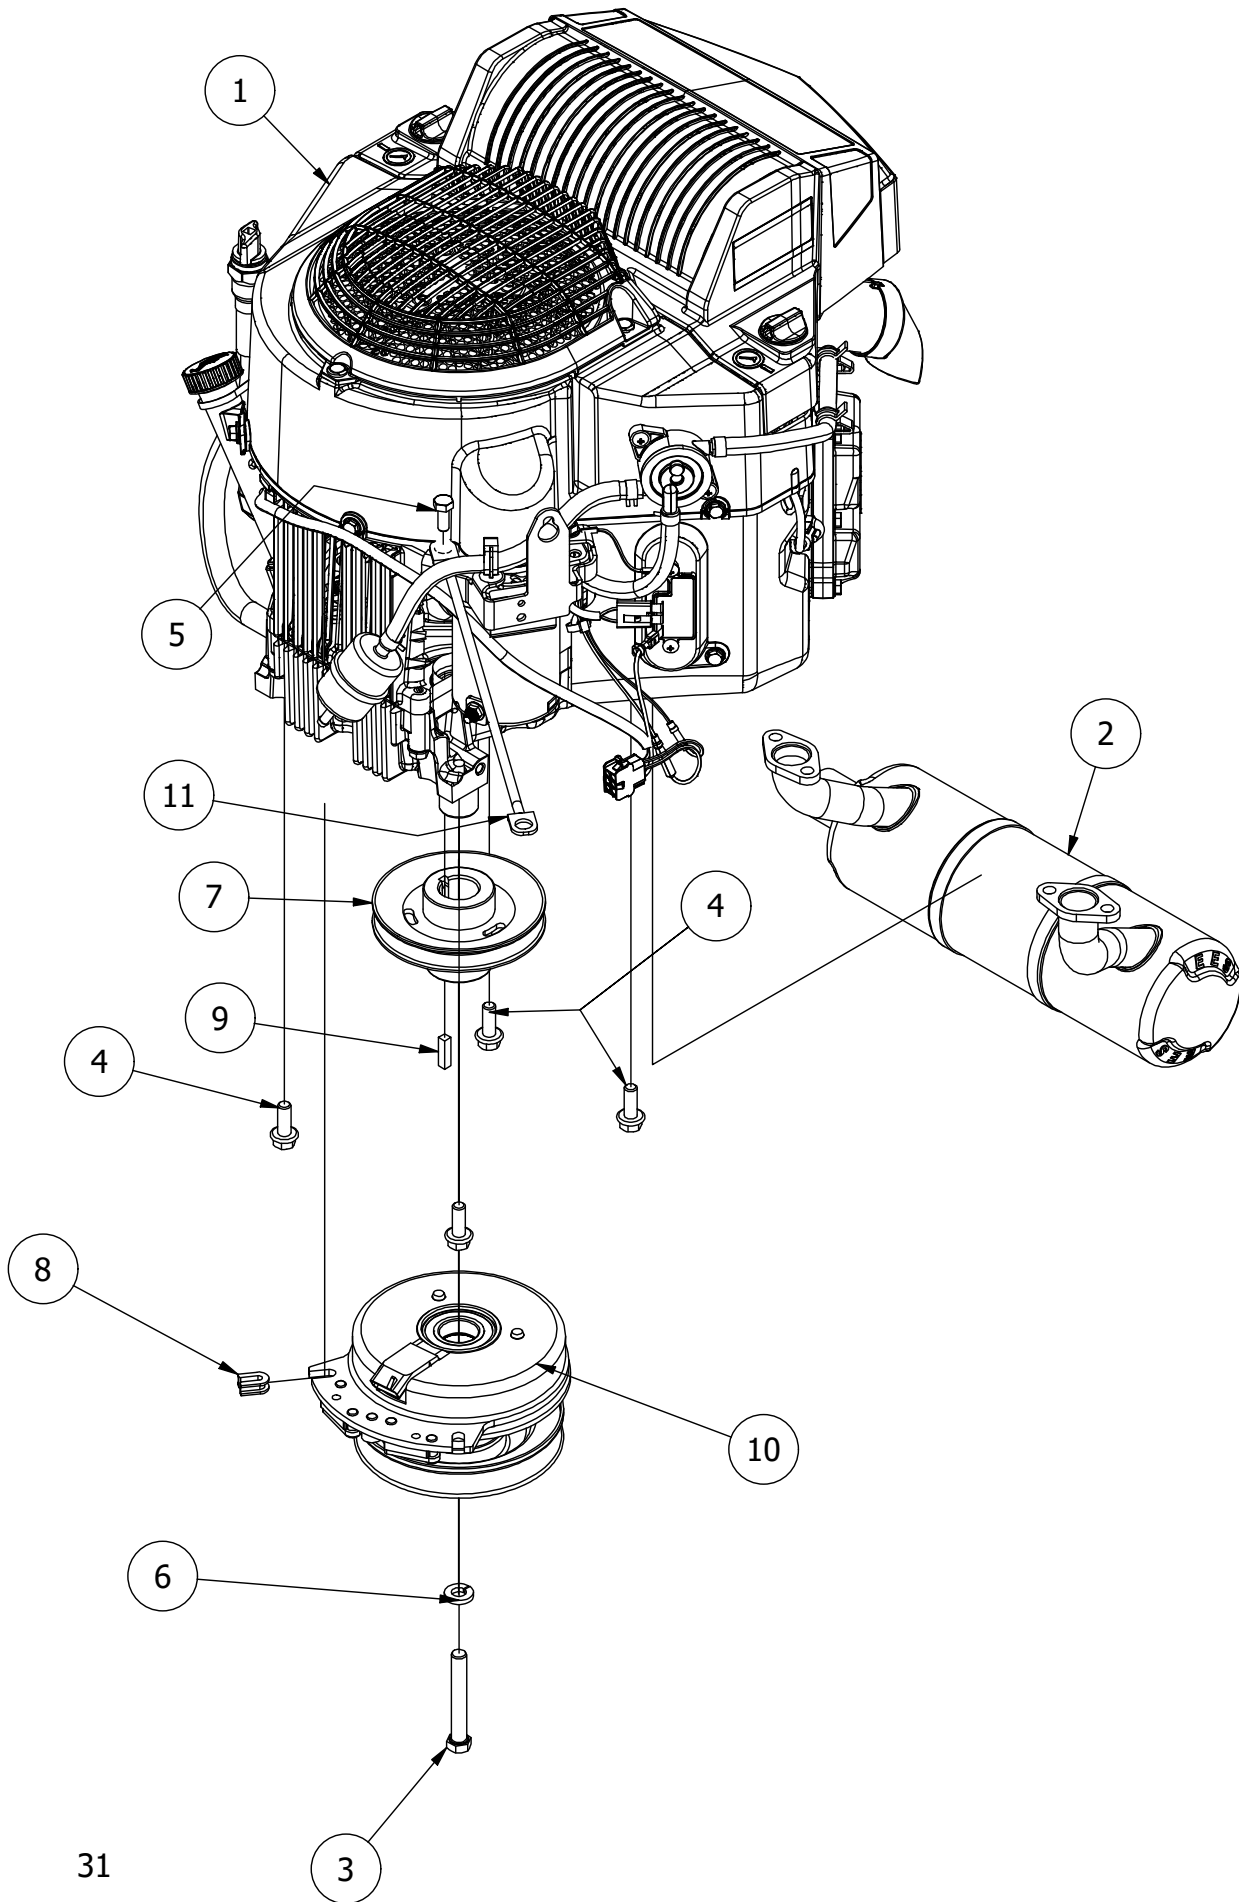

Kawasaki FT730-Carb Engine

Kawasaki FT730-Carb Engine			
ITEM	QTY	PART NUMBER	DESCRIPTION
1	1	415-0024-00	Kawasaki FT730-Carb Engine
2	1	415-0074-00	2019 Exhaust System for Kawasaki FR, FS and FT
3	1	418-0022-00	7/16-20 X 3 HEX C/S GR 8 ZC YELLOW
4	4	418-0023-00	3/8-16 X 1-1/8 IND HWH W/SERR TRI LOB ZY
5	1	418-0278-00	M8-1.25 X 20MM HEX FLANGE BOLT ZINC 10.9
6	1	419-0005-00	7/16 SPLIT LOCKWASHER GR 8 ZC YELLOW
7	1	433-0001-00	Mower Hydraulic Pump Drive Pulley, A Belt
8	1	437-0025-00	Mower Rotation Stop Brkt Sleeve
9	1	442-0001-00	1/4 X 1 SQUARE KEY STOCK
10	1	470-0002-00	PTO Clutch
11	1	486-0017-00	Mower Negative Battery Cable 28" long