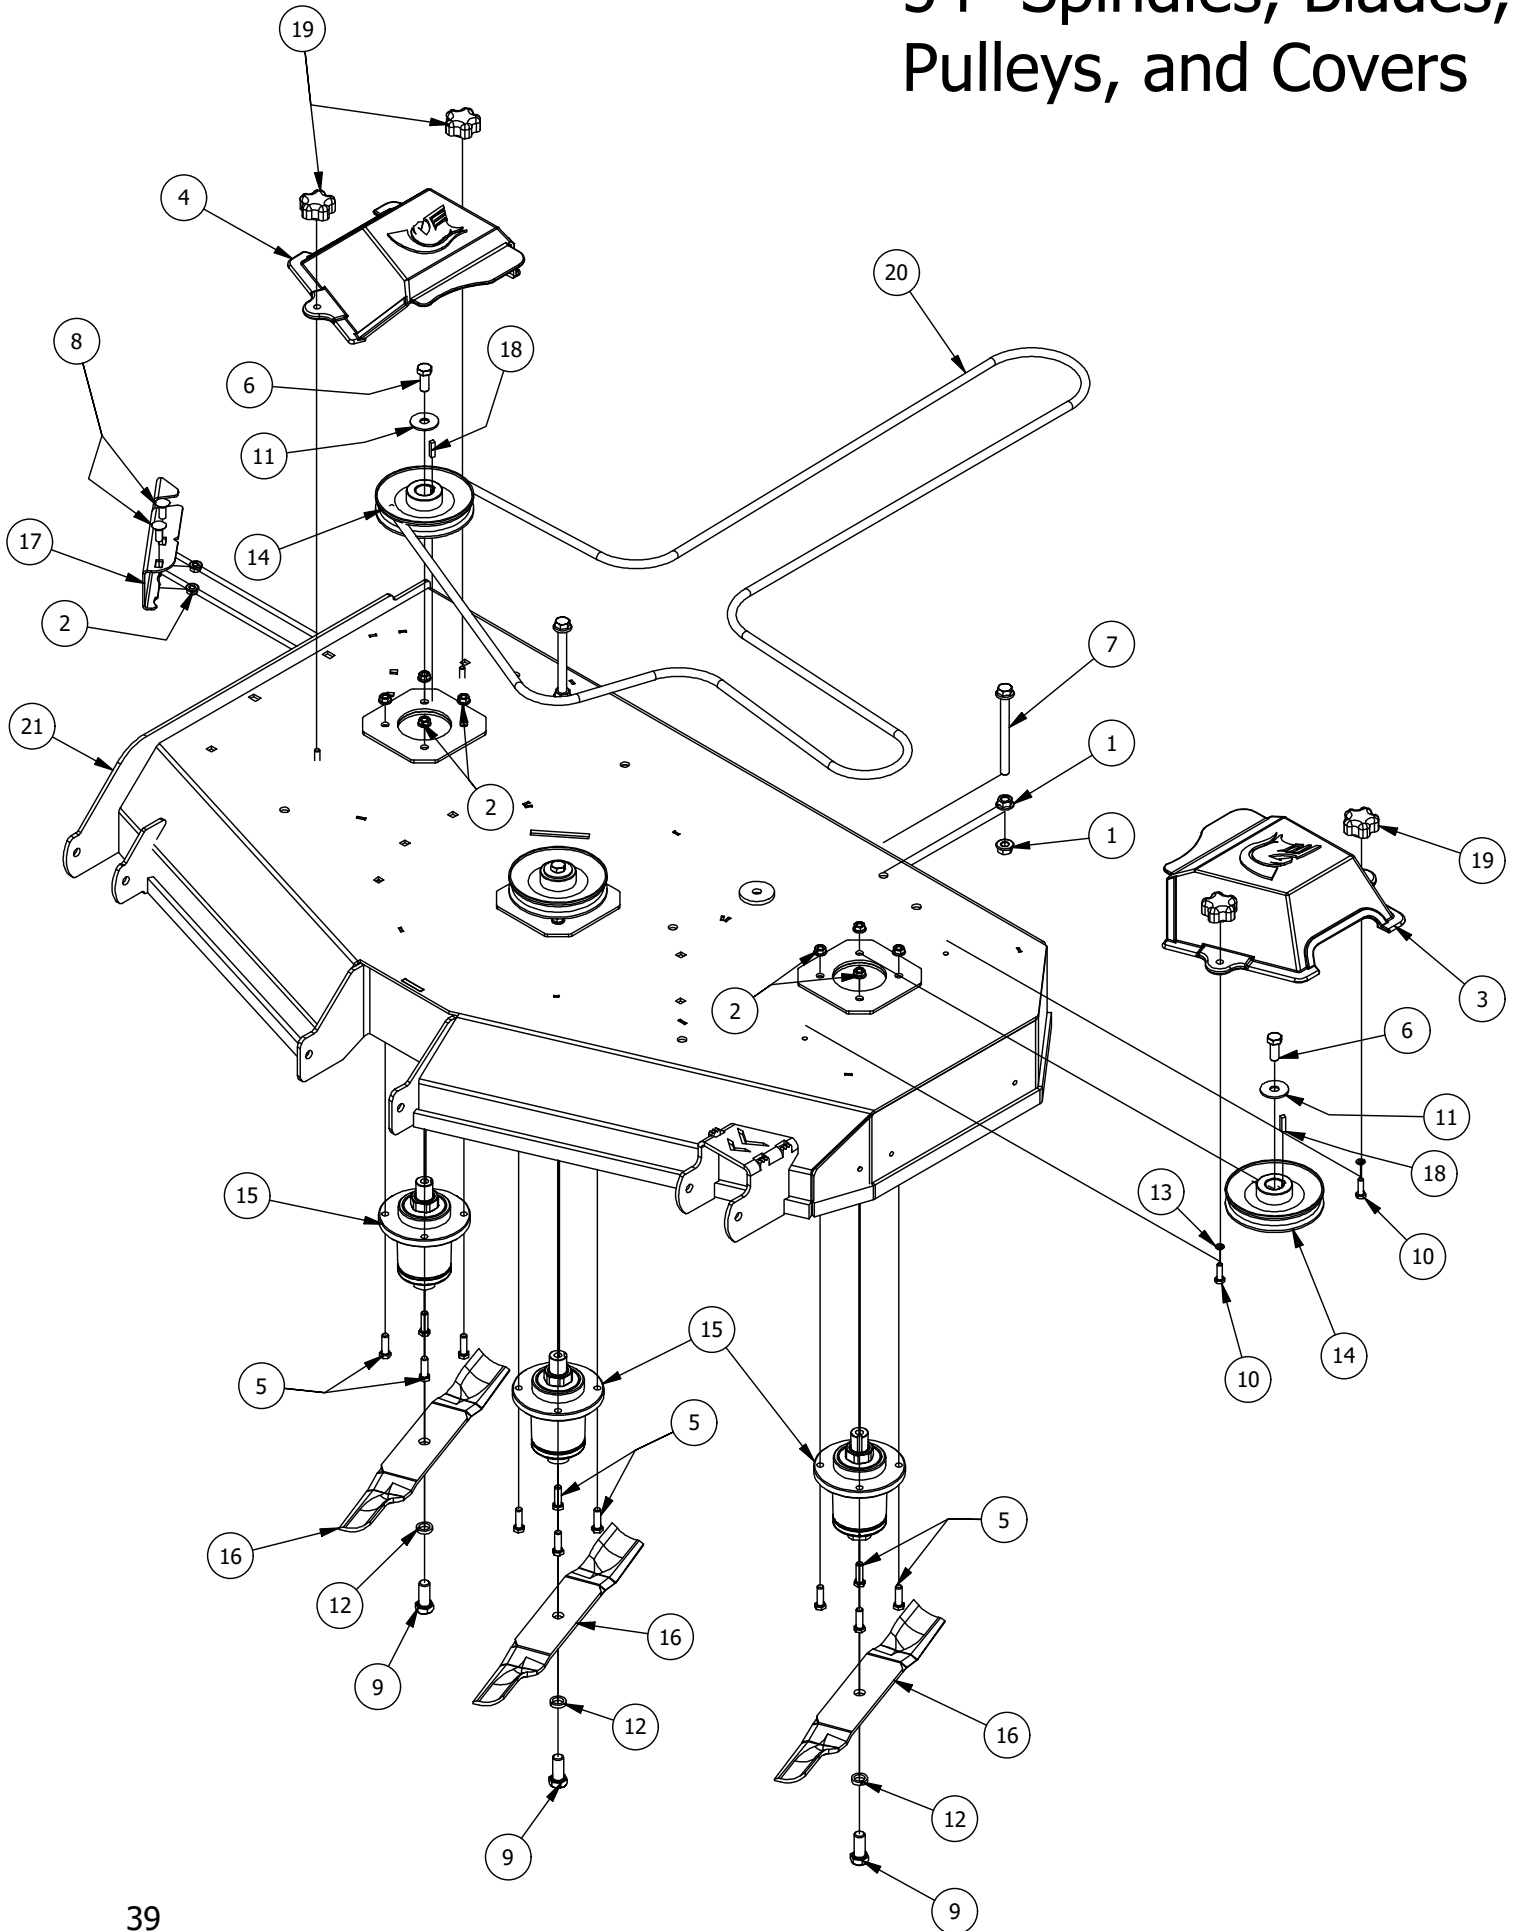

54" Spindles, Blades, Pulleys, and Covers

54" Spindles, Blades, Pulleys, and Covers

ITEM	QTY	PART NUMBER	DESCRIPTION
1	4	413-0005-00	1/2-13 HEX FLANGE NUT W/SERR ZINC YELLOW
2	14	413-0020-00	3/8-16 HEX FLANGE NUT W/SERR ZINC YELLOW
3	1	414-0018-00	48" & 54" Deck Left Pulley Cover
4	1	414-0019-00	48" & 54" Deck Right Pulley Cover
5	12	418-0005-00	3/8-16 x 1-1/4 Hex Bolt GR5
6	3	418-0006-00	1/2-20 X 1-1/4 HEX C/S GR 5 ZINC
7	2	418-0009-00	1/2-13 X 5-1/2 HEX FLANGE BOLT GR 8 ZY
8	2	418-0045-00	3/8-16 X 1 Carriage Bolt Zinc Yellow
9	3	418-0078-00	5/8-11 X 1-1/2 HEX C/S GR 8 ZC YELLOW
10	4	418-0108-00	5/16 x1 Hex C/S (GR8) ZC/Yel
11	3	419-0001-00	1/2" X 1-5/8 BELLEVILLE CUP WASHER ZINC YELLOW
12	3	419-0004-00	5/8 SPLIT LOCKWASHER ZINC
13	4	419-0009-00	5/16 SPLIT LOCKWASHER ZINC
14	3	433-0004-00	Deck Pulley 54"
15	3	437-0004-00	Mower Standard Duty (2 Bearing) Deck Spindle
16	3	438-0001-00	54" Mower Deck Blade
17	1	439-0720-03	2021 54" RZ/RT/SRT Deck Wiper Bracket
18	3	442-0001-00	1/4 X 1 SQUARE KEY STOCK
19	4	445-0005-00	5/16-18 5-LOBE (STAR) FEMALE SOFT TOUCH KNOB (1.90 DIA) BLK
20	1	461-0001-00	54" Mower Deck Belt, HB x 153.5" Effective Length
21	1	490-0063-03	2020 54" RT/SRT Deck Assembly