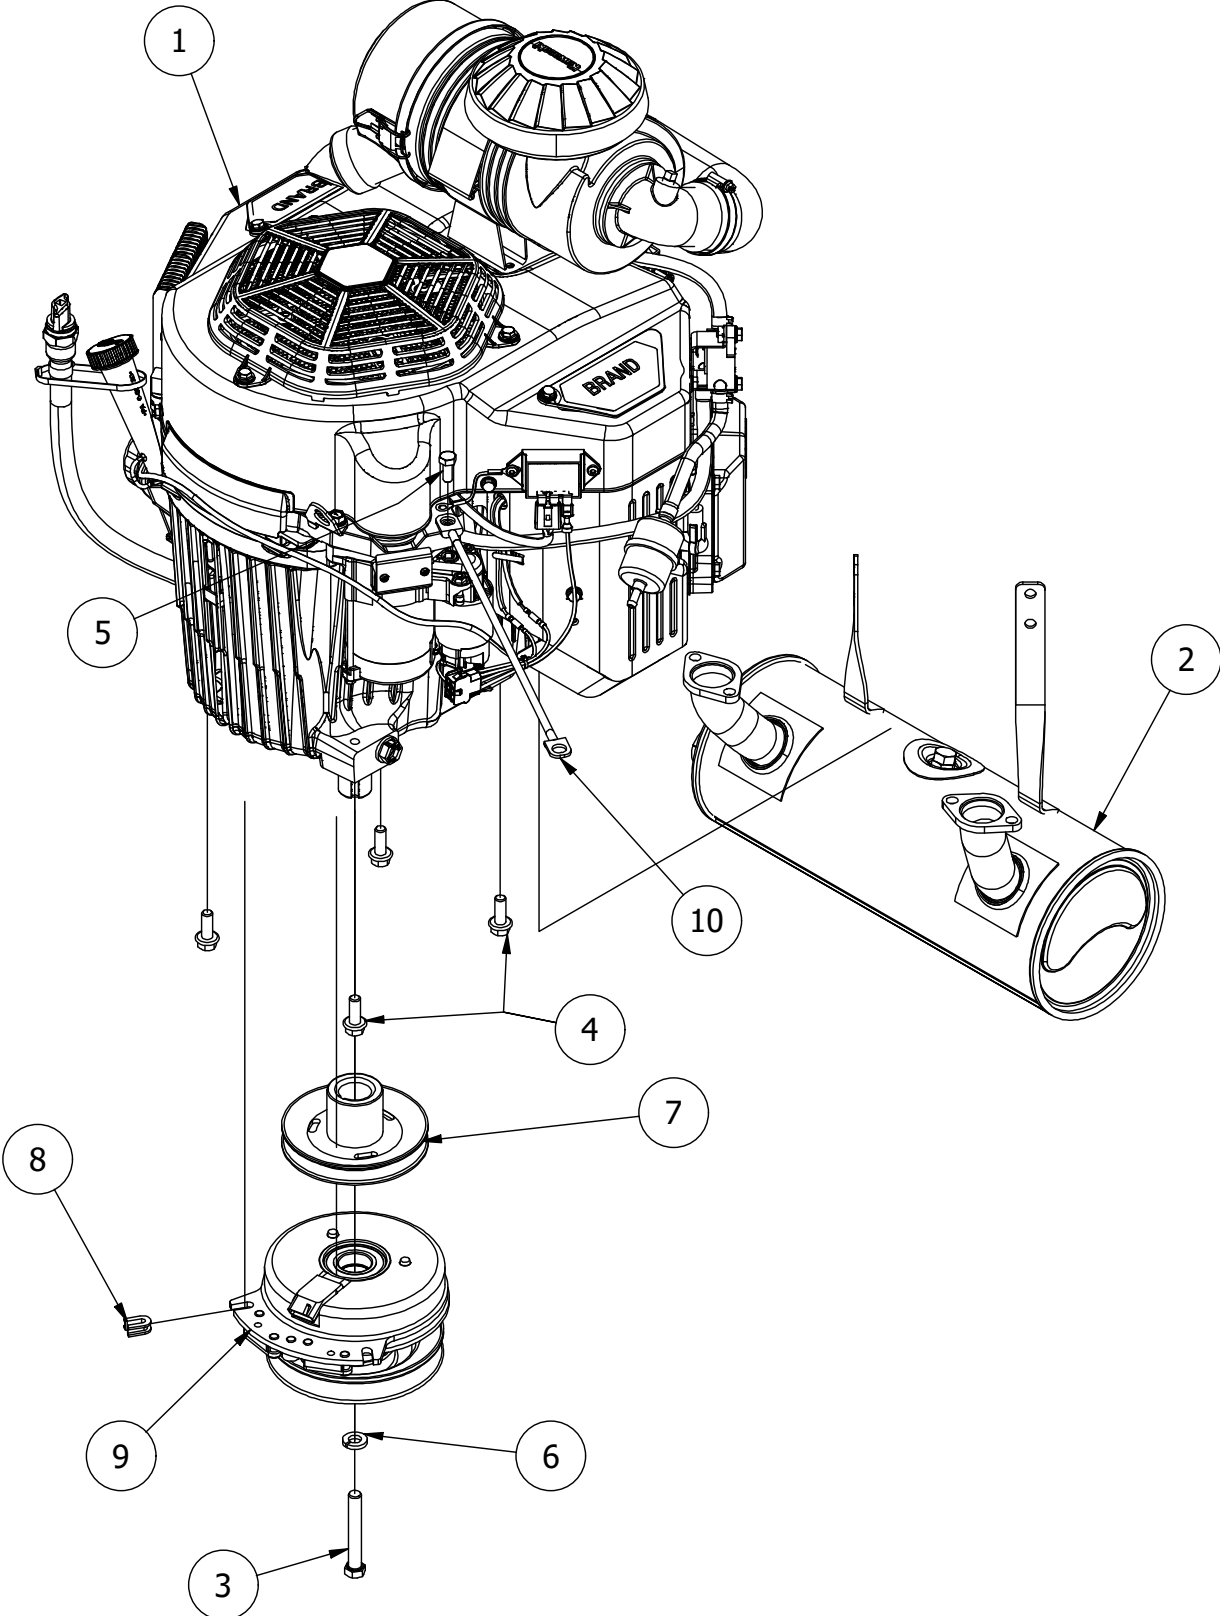

Kawasaki FXT1000V Engine Assembly

Kawasaki FXT1000V Engine Assembly			
ITEM	QTY	PART NUMBER	DESCRIPTION
1	1	415-0084-00	Kawasaki FXT100V (1000 Carbureted) Engine
2	1	415-0093-00	Exhaust for Kaw1000(Carb&EFI)
3	1	418-0022-00	7/16-20 X 3 HEX C/S GR 8 ZC YELLOW
4	4	418-0023-00	3/8-16 X 1-1/8 IND HWH W/SERR TRI LOB ZY
5	1	418-0278-00	M8-1.25 X 20MM HEX FLANGE BOLT ZINC 10.9
6	1	419-0005-00	7/16 SPLIT LOCKWASHER GR 8 ZC YELLOW
7	1	433-0001-00	Mower Hydraulic Pump Drive Pulley, A Belt
8	1	437-0025-00	Mower Rotation Stop Brkt Sleeve
9	1	470-0002-00	PTO Clutch
10	1	486-0017-00	Mower Negative Battery Cable 28" long