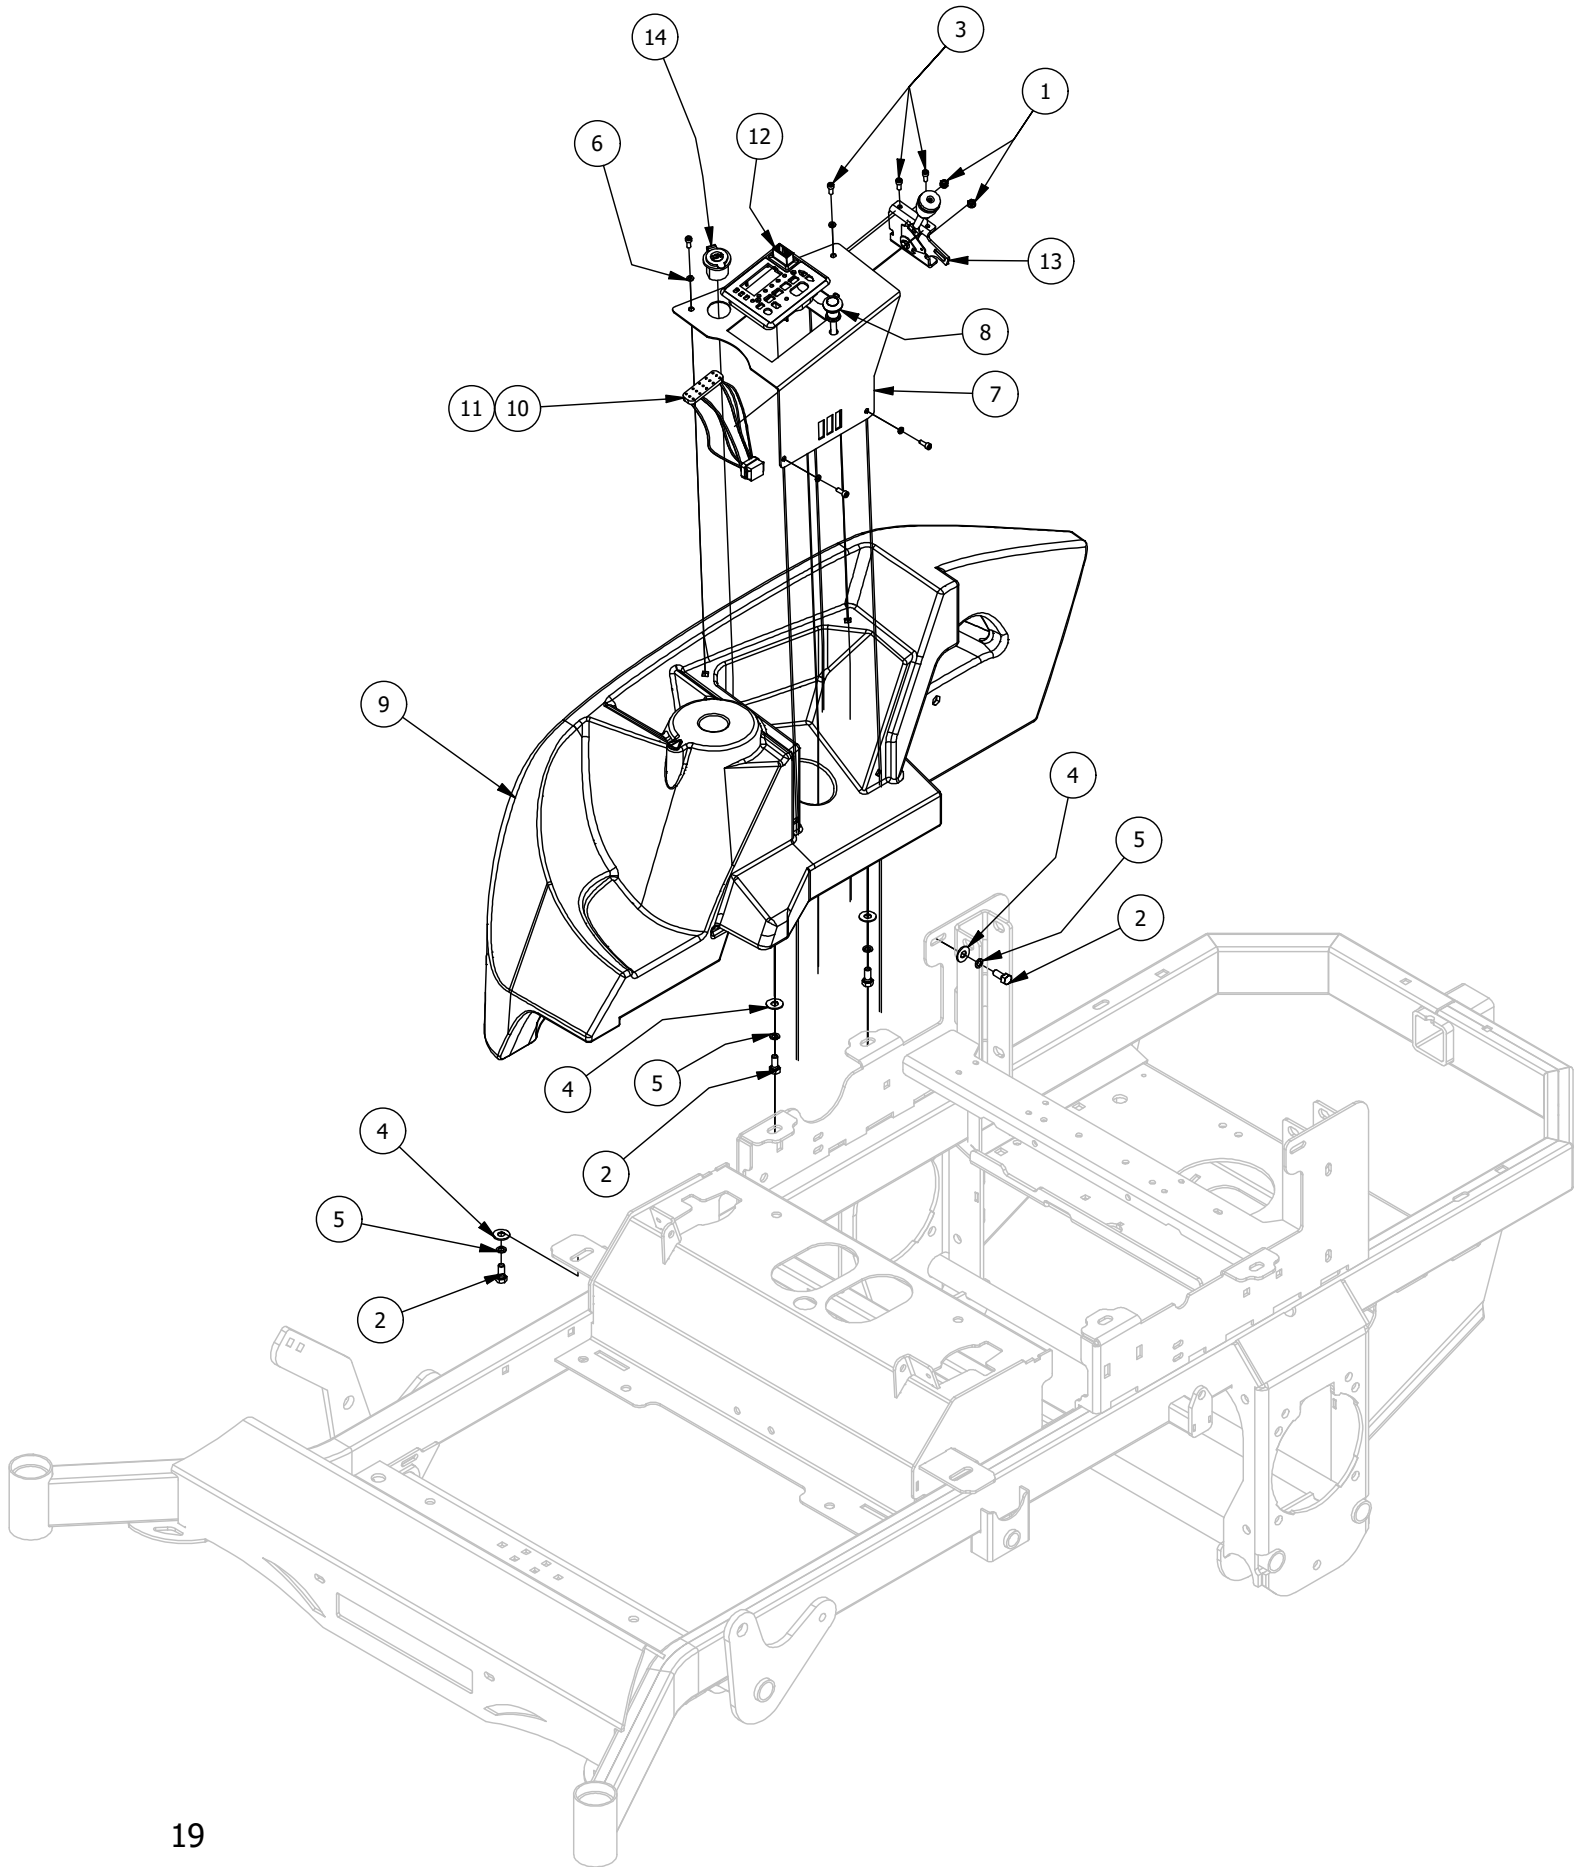

Console Assembly

Console Assembly			
ITEM	QTY	PART NUMBER	DESCRIPTION
1	2	413-0008-00	10-24 NYLON INSERT LOCKNUT 18-8 SS
2	4	418-0054-00	5/16-18 X 3/4 HEX C/S ZINC
3	6	418-0055-00	10-24 X 1/2 SOCKET C/S 18-8 SS
4	4	419-0007-00	5/16 Flat Washer
5	4	419-0009-00	5/16 SPLIT LOCKWASHER ZINC
6	4	419-0011-00	#10 SPLIT LOCKWASHER 18-8 SS
7	1	439-0022-03	Mower Control Panel Bracket, Machines With Choke
8	1	464-0002-00	Choke Cable
9	1	467-0002-00	Mower Console
10	1	486-0011-00	Briggs 25hp/27hp/Kawi FS730 Harness
11	1	486-0040-00	Harness for Vanguard 26hp & Kawasaki 852cc&FX1000
12	1	486-0058-00	Mower Control Console-Carbureted-Fuel Level Enabled
13	1	564-0004-00	Envy/FX1000 Throttle Cable
14	1	677-2075-00	12 Volt Auxiliary Plug