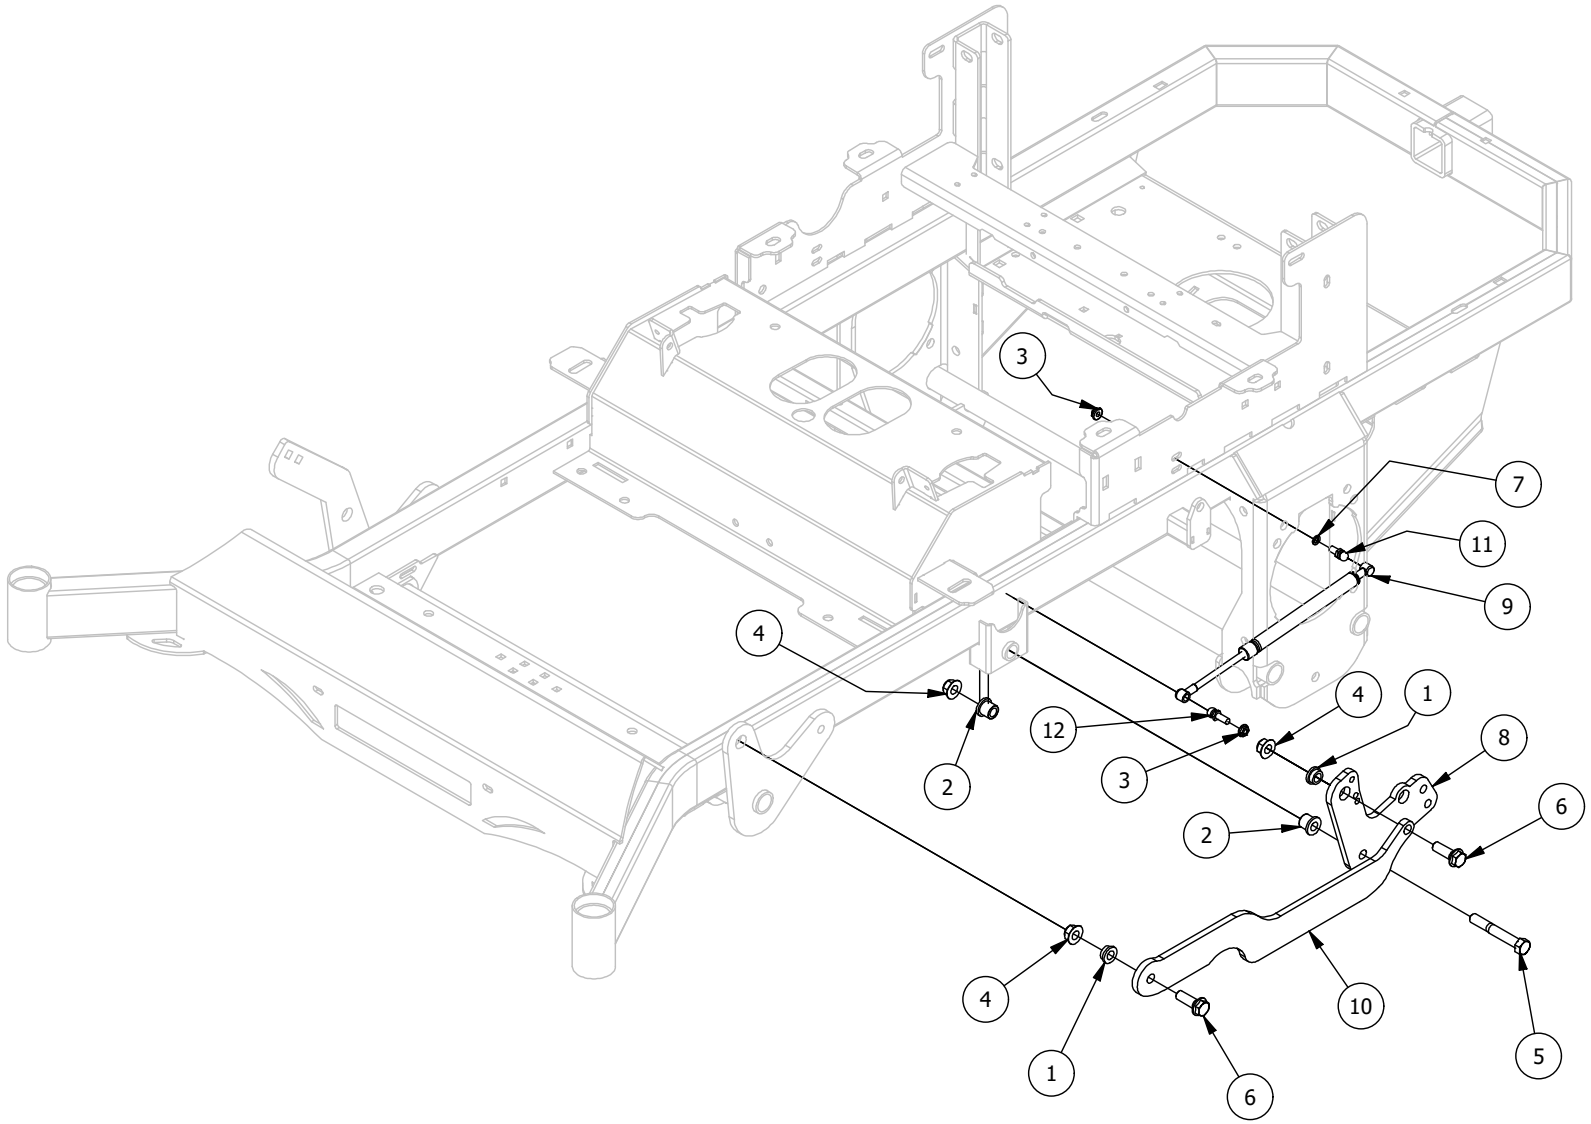

Deck Assist Spring Assembly

Deck Assist Spring Assembly			
ITEM	QTY	PART NUMBER	DESCRIPTION
1	2	410-0009-00	1/2" ID X 3/4" OD X 3/8" LENGTH FLANGE BUSHING
2	2	410-0068-00	.502 ID X .753 OD X .75 OAL X1 FL OD X .125 FL BUSHING
3	2	413-0006-00	5/16-18 HEX FLANGE NUT W/SERR ZINC
4	3	413-1005-00	1/2-13 NYLON INSERT FLANGE NUT ZINC YELLOW
5	1	418-0042-00	1/2-13 X 3-1/2 HEX C/S GR 5 ZINC YELLOW
6	2	418-0047-00	1/2-13 X 1-1/2 HEX FLANGE BOLT GR 8 ZINC YELLOW
7	1	419-0009-00	5/16 SPLIT LOCKWASHER ZINC
8	1	431-0005-03	Deck Height Brkt Left Actuator side
9	1	434-0001-00	Deck Gas Spring
10	1	435-0009-03	Mower Deck Height Left Link Arm
11	1	487-0005-00	Control Arm Damper Ball Stud
12	1	487-0008-00	Control Arm Damper Ball Stud 3/4" Thread