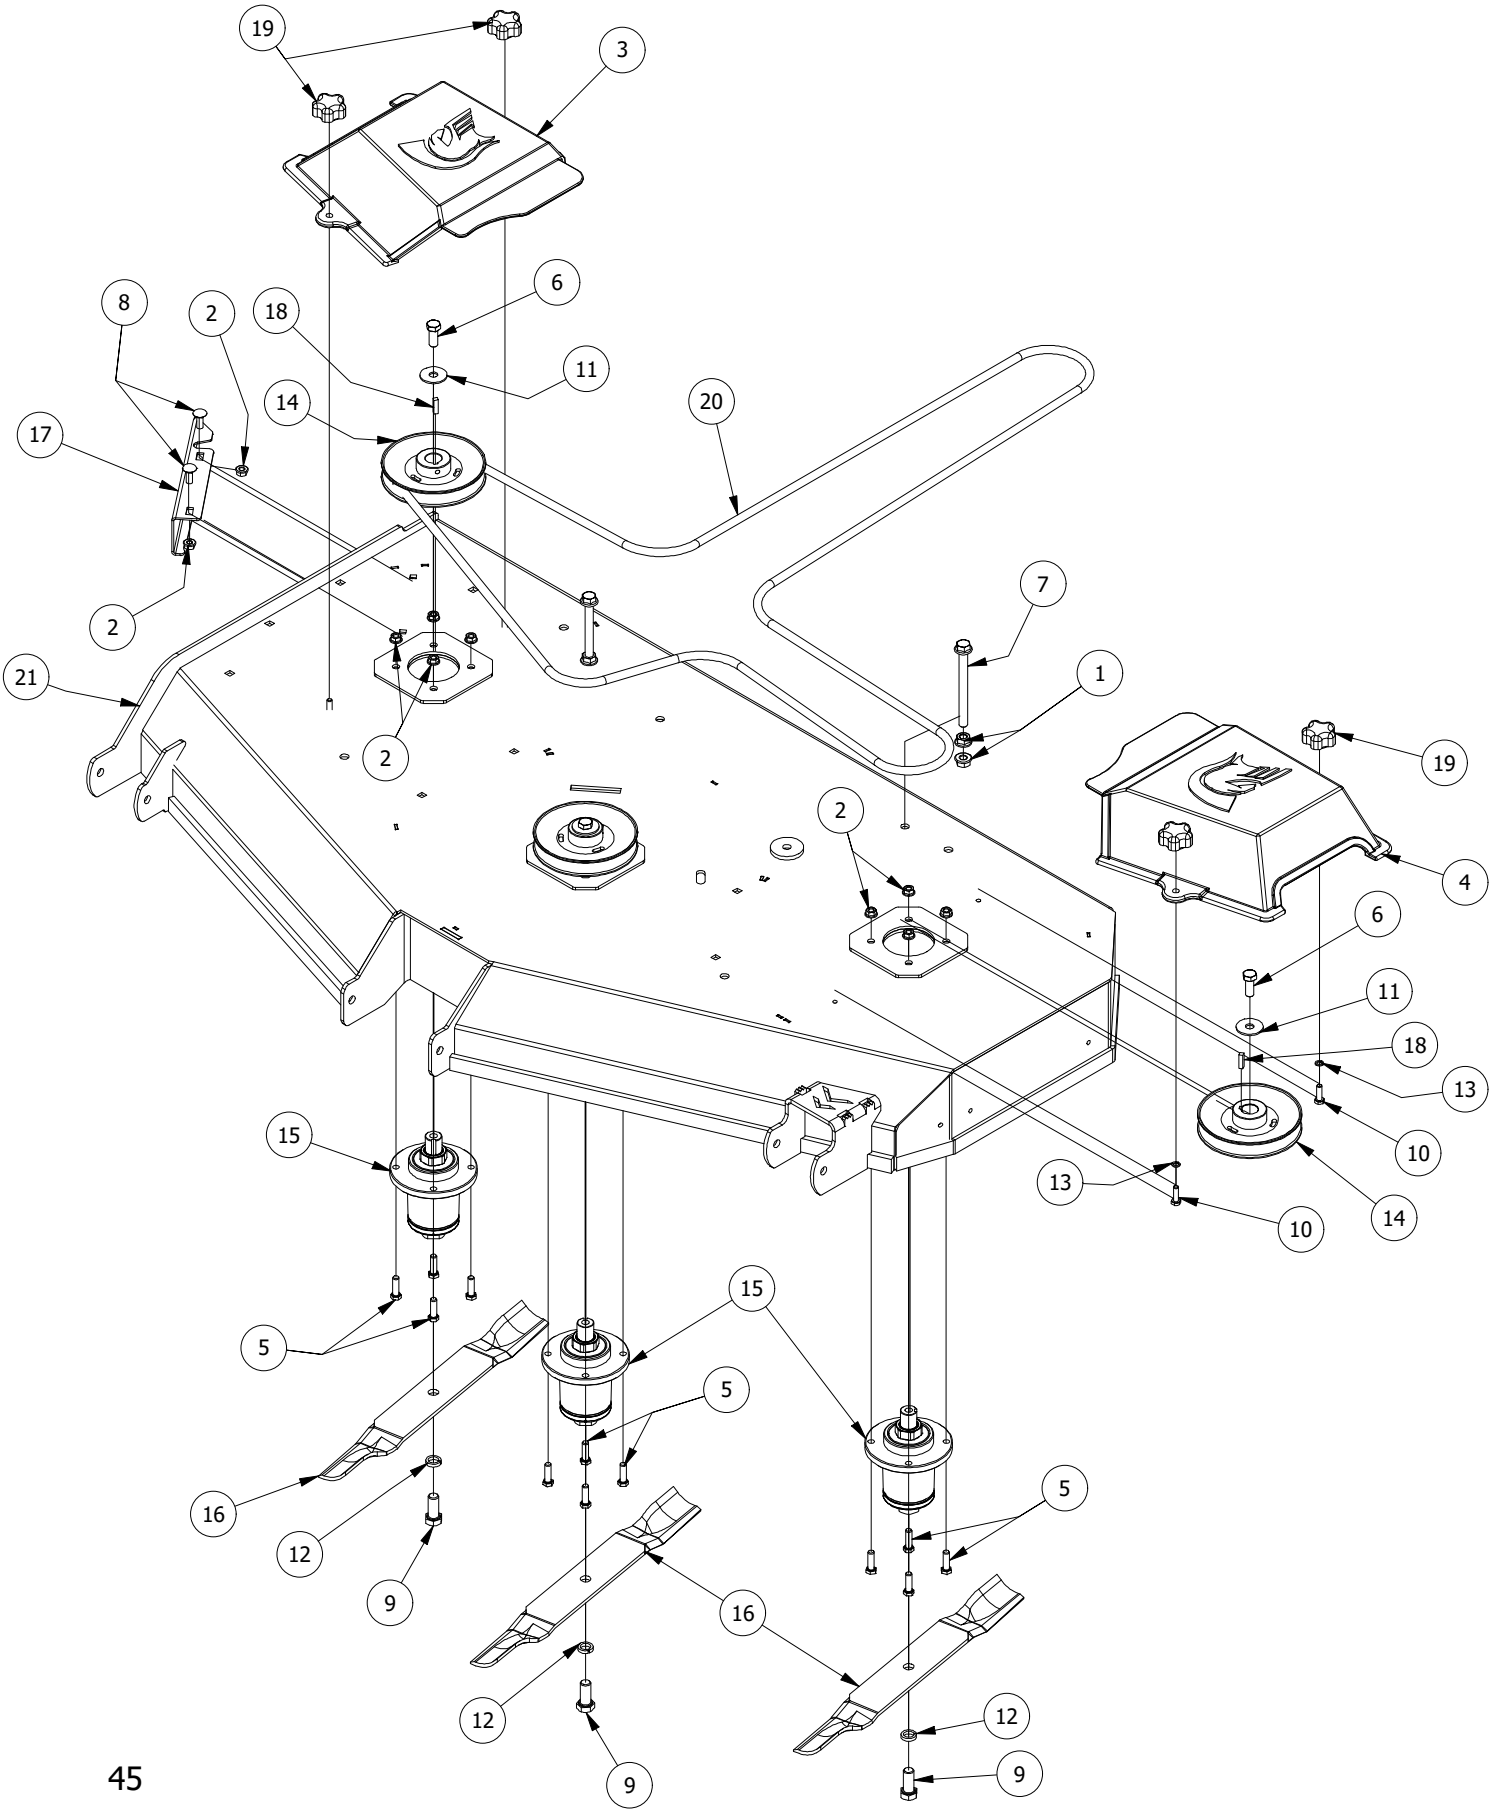

61" Spindles, Blades, Pulleys, and Covers

61" Spindles, Blades, Pulleys, and Covers			
ITEM	QTY	PART NUMBER	DESCRIPTION
1	4	413-0005-00	1/2-13 HEX FLANGE NUT W/SERR ZINC YELLOW
2	14	413-0020-00	3/8-16 HEX FLANGE NUT W/SERR ZINC YELLOW
3	1	414-0020-00	Right Pulley Cover 61" RZ/RT/SRT, 72" RT/SRT
4	1	414-0021-00	Left Pulley Cover 61" RZ/RT/SRT, 72" RT/SRT
5	12	418-0005-00	3/8-16 x 1-1/4 Hex Bolt GR5
6	3	418-0006-00	1/2-20 X 1-1/4 HEX C/S GR 5 ZINC
7	2	418-0009-00	1/2-13 X 5-1/2 HEX FLANGE BOLT GR 8 ZY
8	2	418-0045-00	3/8-16 X 1 Carriage Bolt Zinc Yellow
9	3	418-0078-00	5/8-11 X 1-1/2 HEX C/S GR 8 ZC YELLOW
10	4	418-0108-00	5/16 x1 Hex C/S (GR8) ZC/Yel
11	3	419-0001-00	1/2" X 1-5/8 BELLEVILLE CUP WASHER ZINC YELLOW
12	3	419-0004-00	5/8 SPLIT LOCKWASHER ZINC
13	4	419-0009-00	5/16 SPLIT LOCKWASHER ZINC
14	3	433-0003-00	Deck Pulley 61"
15	3	437-0004-00	Mower Standard Duty (2 Bearing) Deck Spindle
16	3	438-0002-00	61" Mower Deck Blade
17	1	439-0725-00	2021 61" RZ/RT/SRT Deck Wiper Bracket
18	3	442-0001-00	1/4 X 1 SQUARE KEY STOCK
19	4	445-0005-00	5/16-18 5-LOBE (STAR) FEMALE SOFT TOUCH KNOB (1.90 DIA) BLK
20	1	461-0002-00	61" Mower Deck Belt, HB x 167.9" Effective Length
21	1	490-0061-00	2020 61 RT/SRT Deck assembly