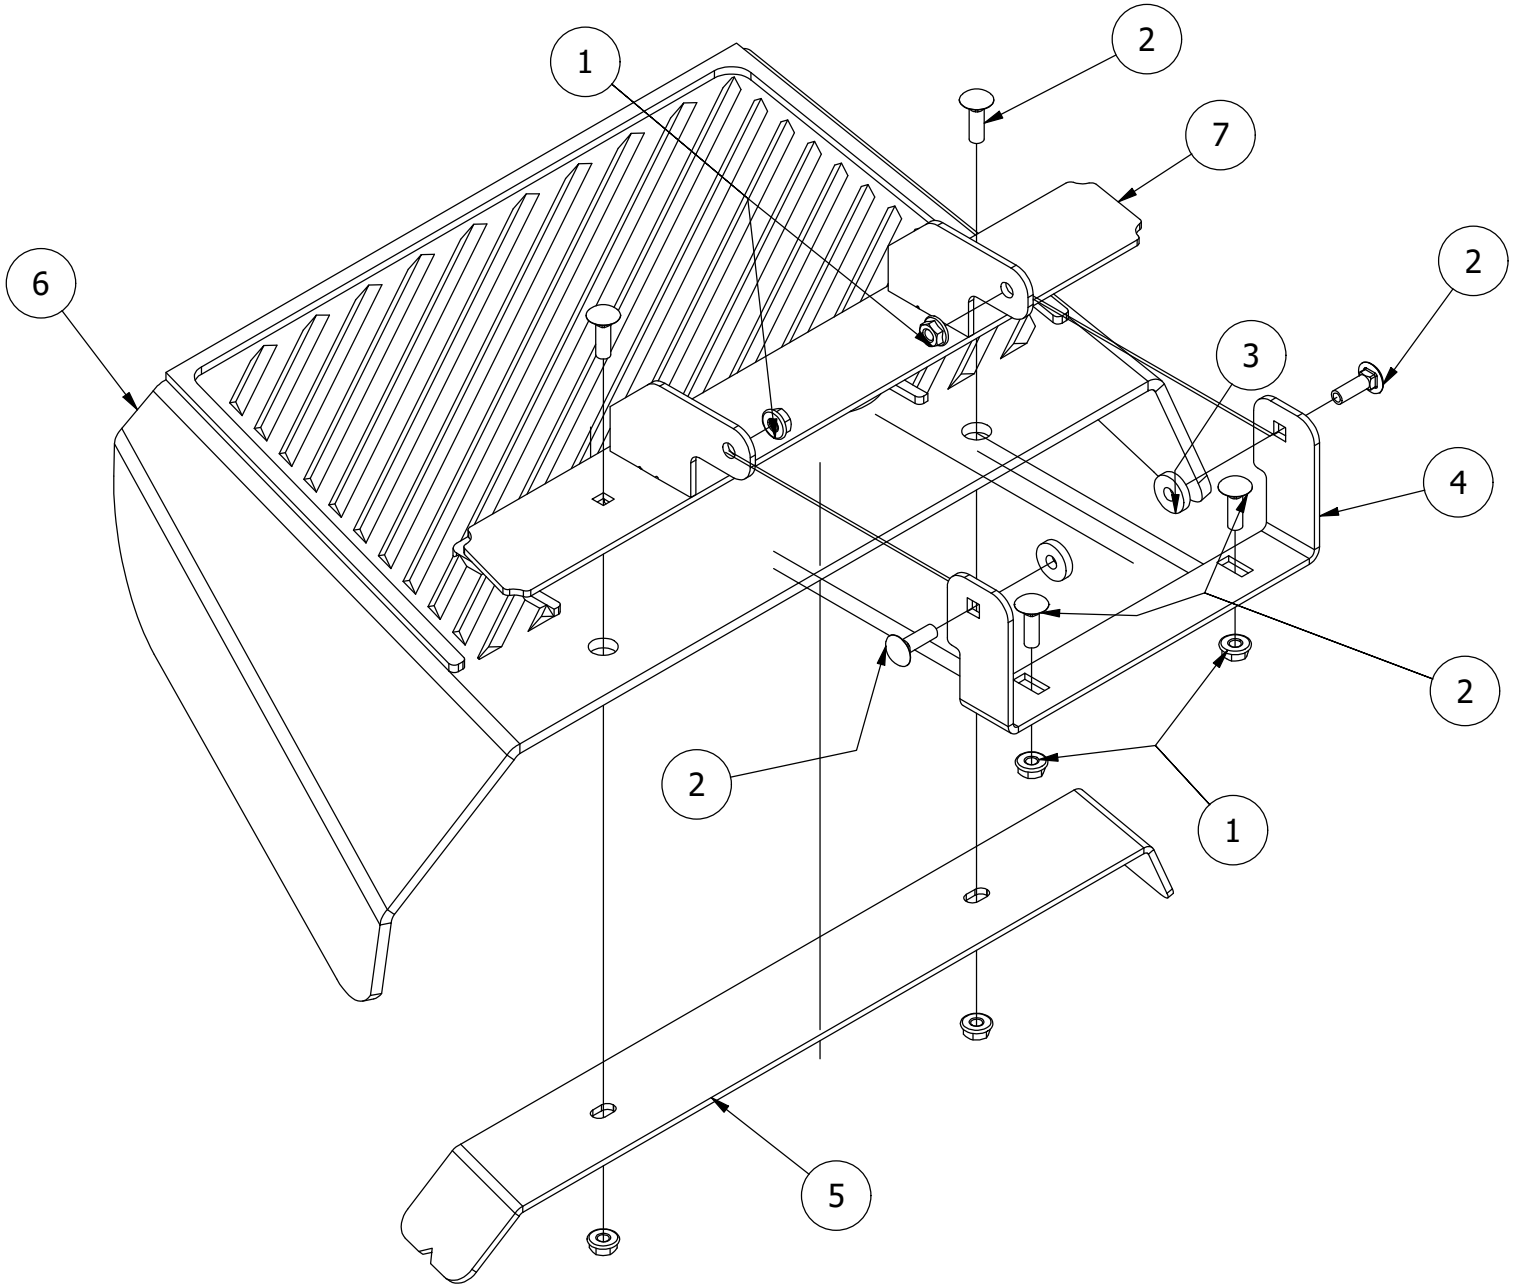

Deck Chute Assembly

Deck Chute Assembly			
ITEM	QTY	PART NUMBER	DESCRIPTION
1	6	413-0027-00	5/16-18 NYLON INSERT FLANGE LOCKNUT ZC YELLOW
2	6	418-0060-00	5/16-18 X 1 CARRIAGE BOLT ZINC YELLOW
3	2	419-0006-00	.312 ID X .875 OD X .1875 THK F/W NYLON BLK
4	1	439-0111-03	Mower Chute Mounting Bracket
5	1	439-0190-03	2020 Deck Chute Hinge Backer Bracket
6	1	481-0011-00	2020 RT/SRT Rubber Discharge Chute
7	1	490-0056-03	RT/SRT Deck Chute Hinge Assembly