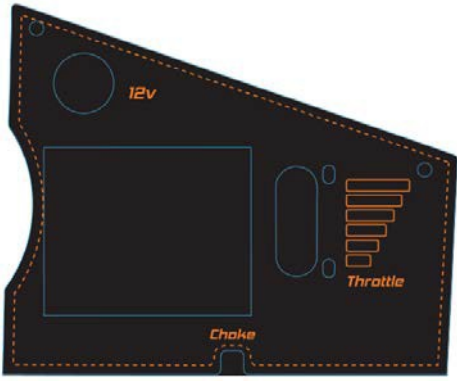

491-0080-00  
Left Fuel Tank Logo

491-0081-00  
Right Fuel Tank Logo

491-0094-00  
Carbureted Console Decal

491-0197-00  
2023 EPA Compliance Label

491-0039-00  
Seat Weight Capacity Decal

491-0033-00  
Drive Arm F/N/R Decal