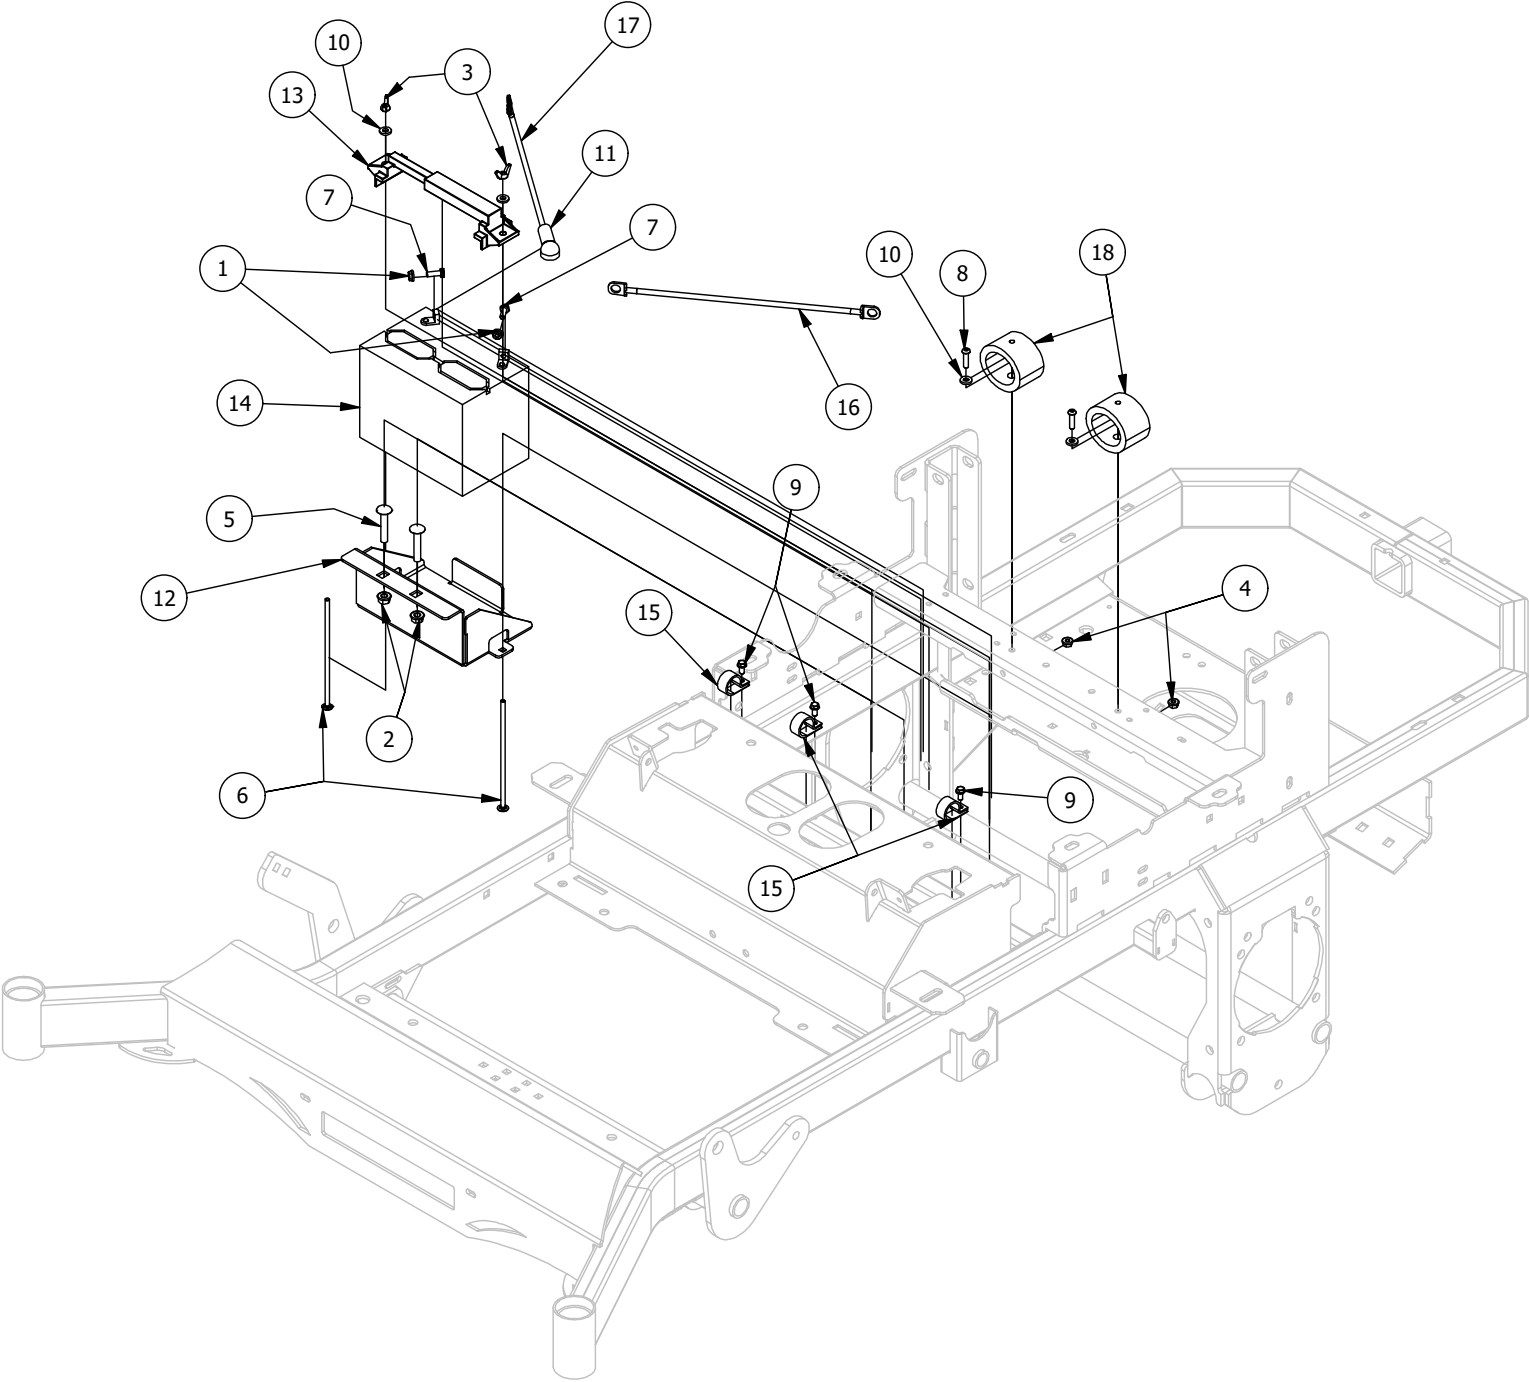

Battery Assembly

Battery Assembly			
ITEM	QTY	PART NUMBER	DESCRIPTION
1	2	413-0012-00	1/4-20 HEX FLANGE NUT W/SERRATIONS ZC YELLOW
2	2	413-0020-00	3/8-16 HEX FLANGE NUT W/SERR ZINC YELLOW
3	2	413-0025-00	1/4-20 WING NUT ZINC
4	2	413-0026-00	1/4-20 NYLON INSERT FLANGE L/NUT ZINC
5	2	418-0033-00	3/8-16 X 2 CARRIAGE BOLT ZINC
6	2	418-0034-00	1/4-20 X 7 CARRIAGE BOLT ZINC
7	2	418-0035-00	1/4-20 X 3/4 HEX C/S GR 2 ZINC
8	2	418-0039-00	1/4-20 X 1 BUTTON SOCKET C/S 18-8 SS W/ BLACK MAGNI 577
9	3	418-0059-00	1/4-20 X 1/2 IND. HWH SLOT F TCS ZINC
10	4	419-0023-00	1/4" Flat Washer_5/8 OD_18-8 SS Magn: 577 Black
11	1	436-0003-00	STRAIGHT INSULATING TERMINAL COVER BLK
12	1	439-0008-03	Mower Battery Box
13	1	443-0001-00	Battery Hold Down
14	1	468-0001-00	Mower Diesel Start Battery 350CCA
15	3	472-0002-00	1/2" CUSHIONED LOOP CLAMP
16	1	486-0016-00	Mower Positive Battery Cable 25" long
17	1	486-0017-00	Mower Negative Battery Cable 28" long
18	2	487-0004-00	Seat Rear Suspension Elastomer