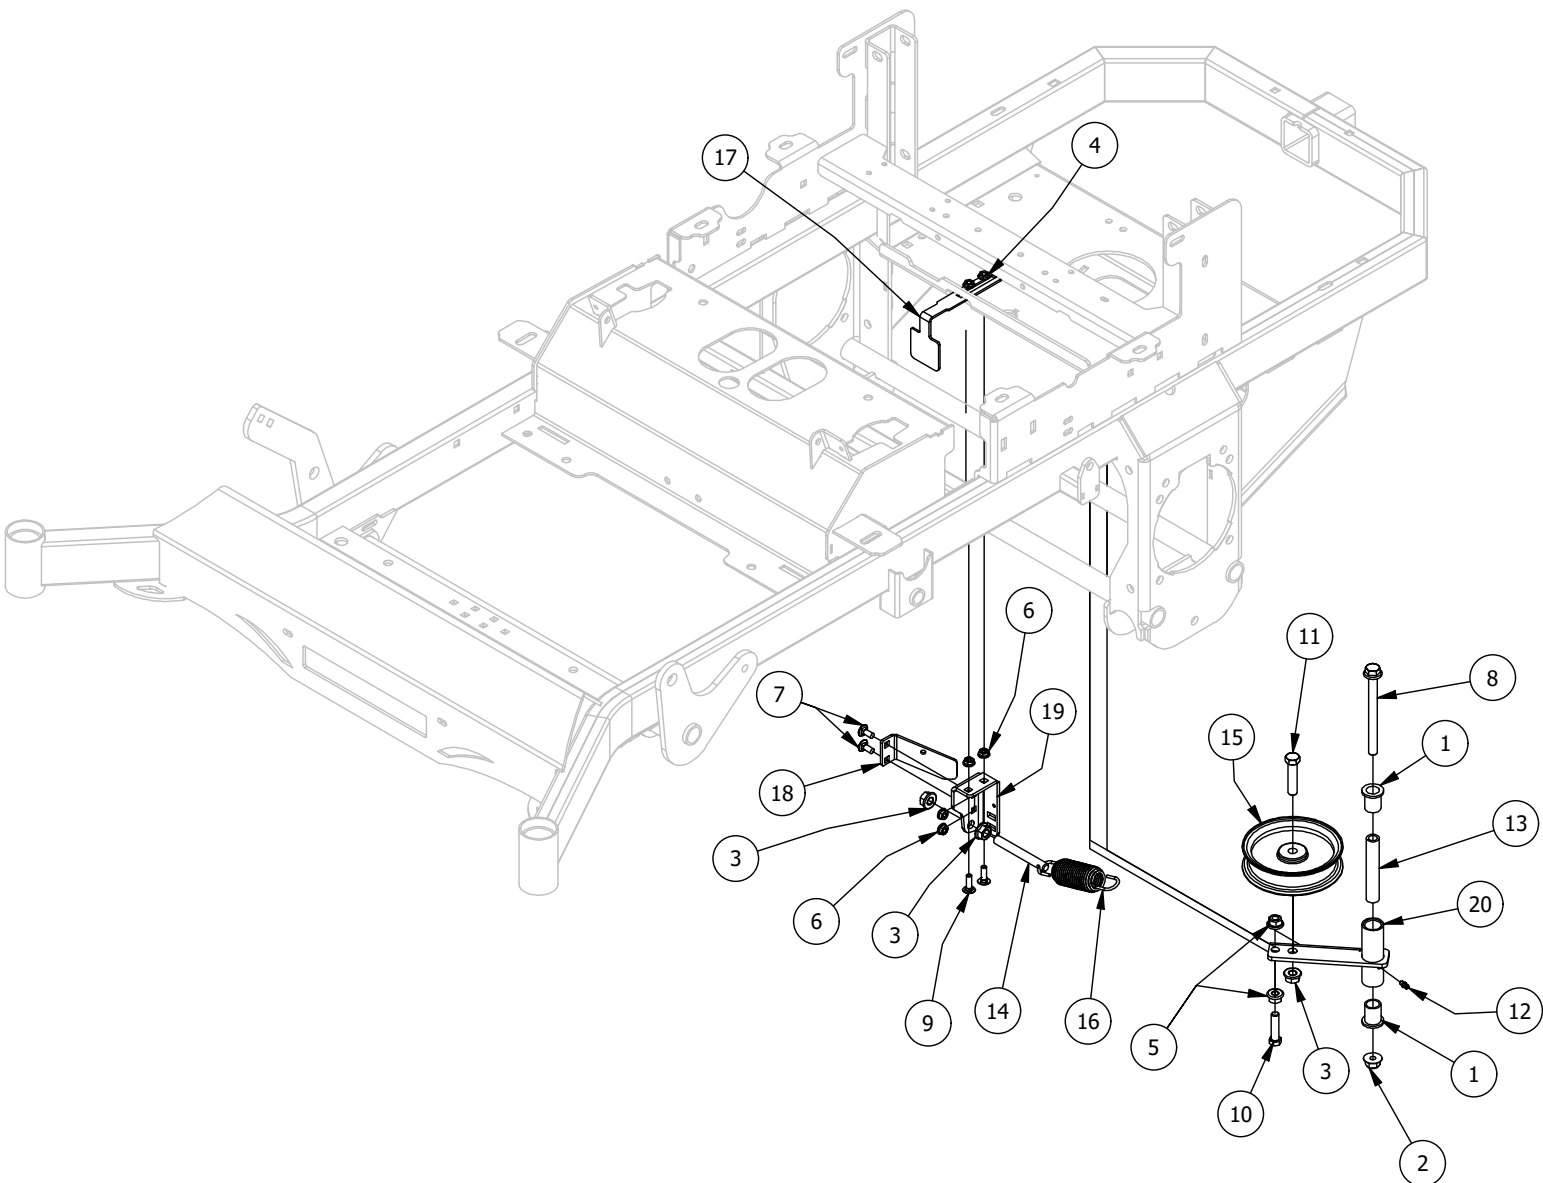

Pump Idler Assembly

Pump Idler Assembly			
ITEM	QTY	PART NUMBER	DESCRIPTION
1	2	410-0007-00	3/4" ID X 15/16" OD X 1-1/8" LENGTH FLANGE BUSHING
2	1	413-0002-00	1/2-13 NYLON INSERT FLANGE LOCKNUT ZC YELLOW
3	3	413-0005-00	1/2-13 HEX FLANGE NUT W/SERR ZINC YELLOW
4	2	413-0006-00	5/16-18 HEX FLANGE NUT W/SERR ZINC
5	2	413-0011-00	7/16-14 HEX FLANGE NUT W/SERR ZINC YELLOW
6	4	413-0022-00	5/16-18 HEX FLANGE NUT W/SERR ZINC YELLOW
7	2	418-0008-00	5/16-18 X 3/4 CARRIAGE BOLT ZINC
8	1	418-0009-00	1/2-13 X 5-1/2 HEX FLANGE BOLT GR 8 ZY
9	2	418-0010-00	5/16-18 X 1 CARRIAGE BOLT ZC/YEL
10	1	418-0011-00	7/16-14X 1-3/4 HEX C/S GR5 ZINC Yellow
11	1	418-0012-00	1/2-13 X 2-1/4 HEX C/S GR 5 ZINC
12	1	424-0002-00	1/4" DRIVE TYPE GREASE FITTING ZC YELLOW
13	1	425-0006-00	Mower Inner Idler Spacer
14	1	430-0001-00	Mower Pump Spring Tensioner
15	1	433-0013-00	5-3/4" Idler Pulley, 7/16" Spacer Assembly
16	1	434-0007-00	2019 Mower Deck Spring
17	1	439-0066-03	Mower Standard Transmission Brake Interlock Bracket
18	1	439-0132-03	RT/SRT Clutch Anti-rotation Brkt
19	1	439-0244-03	Deck Idler Puller Tensioning Bracket
20	1	490-0018-03	Mower Pump Idler Assembly