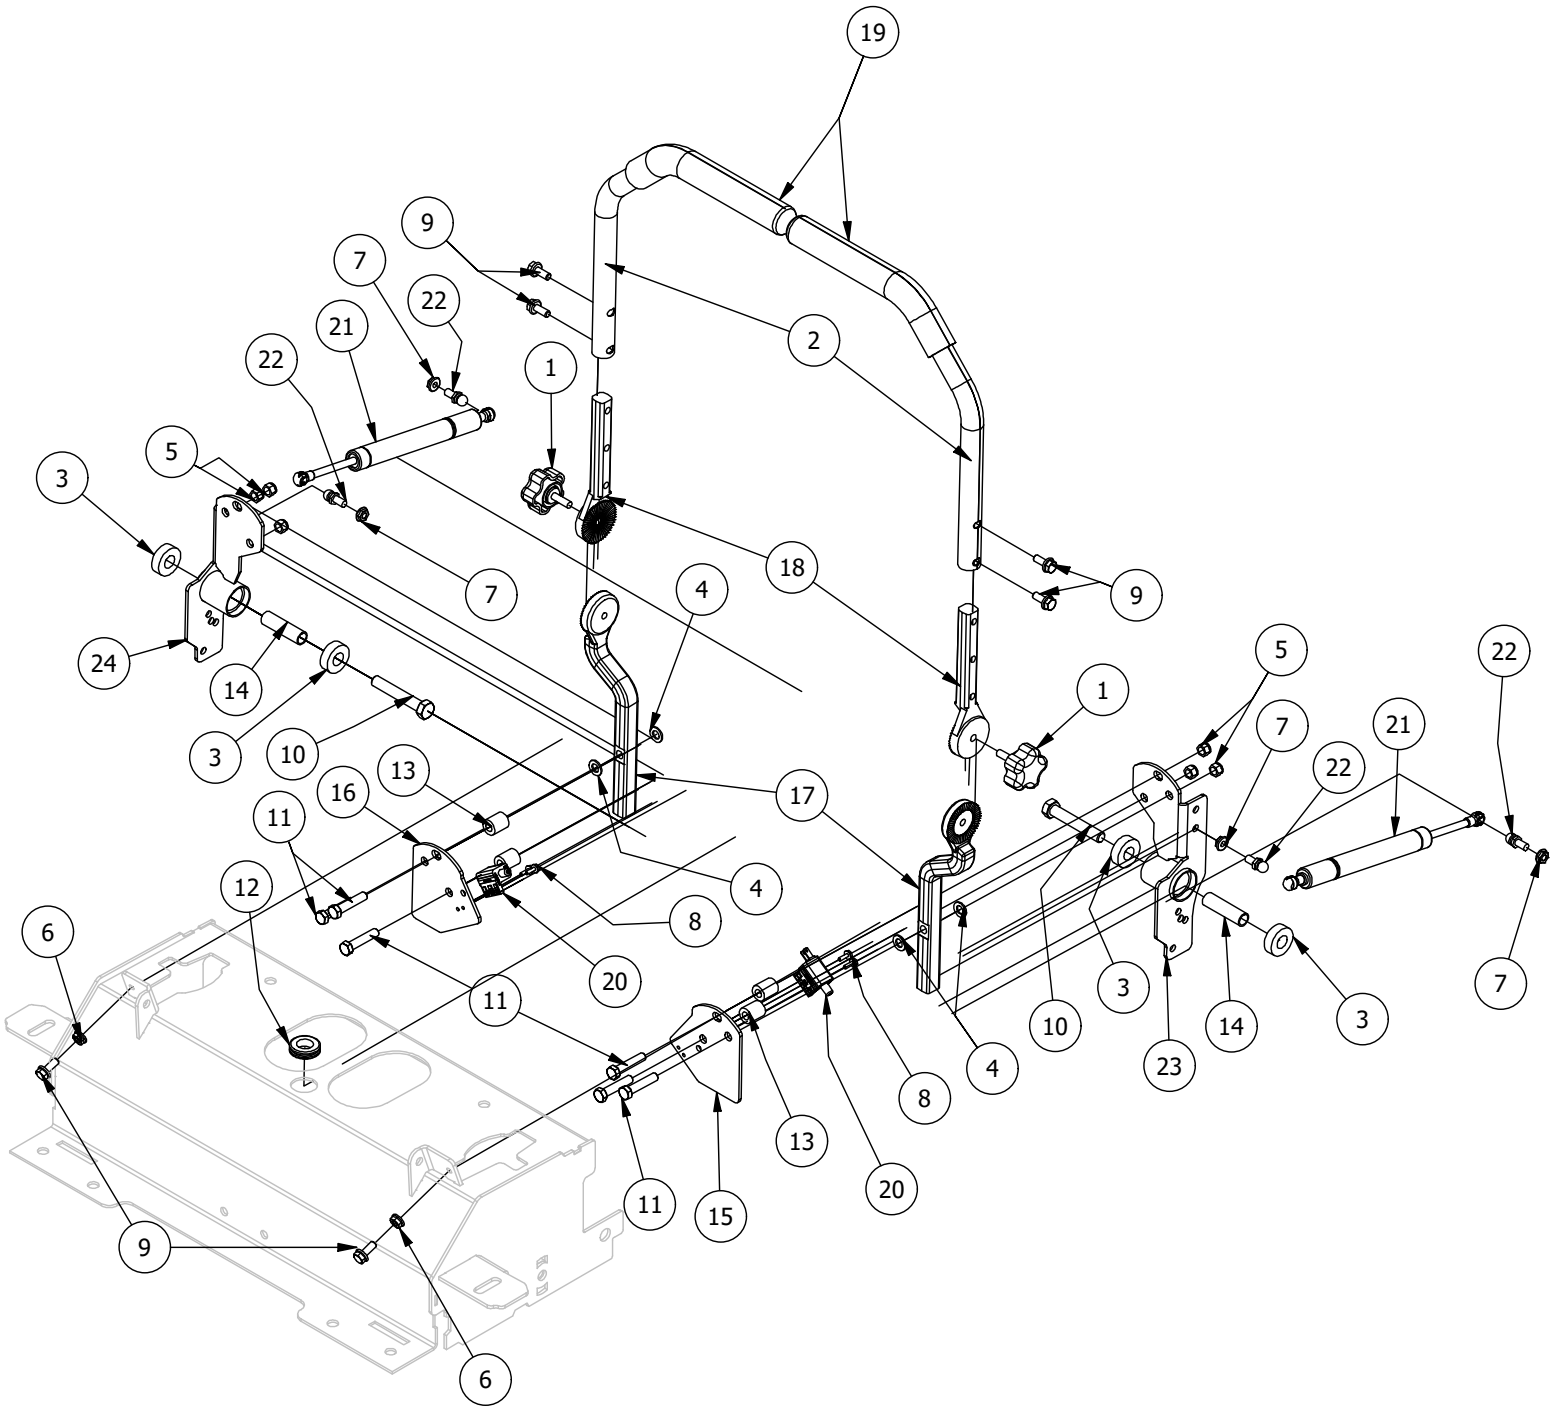

Drive Arm Assembly

Drive Arm Assembly			
ITEM	QTY	PART NUMBER	DESCRIPTION
1	2	148-0228	5/16-18 X 3/4 SL 5-LOBE (STAR) MALE SOFT TOUCH KNOB
2	2	403-0020-00	Mower Drive Handle Tube
3	4	410-0005-00	5/8" ID X 1-3/8" OD X 7/16" THK BEARING
4	4	410-0011-00	3/8 X 3/4 Bronze Washer
5	6	413-0013-00	3/8-16 NYLON INSERT FLANGE LOCKNUT ZINC
6	2	413-0022-00	5/16-18 HEX FLANGE NUT W/SERR ZINC YELLOW
7	4	413-0024-00	5/16-18 HEX SERRATED LARGE FLANGE L/NUT ZC
8	4	418-0032-00	8-32 X 1/2 IND. HWH SLOT TYPE F TCS ZINC
9	6	418-0048-00	5/16-18 X 3/4 HEX FLANGE BOLT GR 8 ZC YELLOW
10	2	418-0050-00	1/2-13 X 3 HEX C/S GR 5 ZINC
11	6	418-0051-00	3/8-16 X 1-3/4 HEX C/S GR 2 ZINC
12	1	419-0008-00	3/4" ID X FOR 1-3/16" HOLE FOR 11 GA RUBBER GROMMIT
13	4	425-0003-00	Mower Drive Arm Spacer
14	2	425-0004-00	Mower Drive Arm Hub & Deck Lift Arm Spacer
15	1	426-0002-00	Mower Left Control Arm Limit Switch Plate
16	1	426-0003-00	Mower Right Control Arm Limit Switch Plate
17	2	431-0002-00	Height/Pitch Adjustable Lower Drive Arm
18	2	431-0003-00	Height/Pitch Adjustable Upper Drive Arm
19	2	484-0001-00	Handle Grip
20	2	486-0030-00	NO Plunger Limit Switch
21	2	487-0001-00	Control Arm Damper
22	4	487-0005-00	Control Arm Damper Ball Stud
23	1	490-0012-02	Mower Left Drive Arm Bracket Assembly
24	1	490-0013-02	Mower Right Drive Arm Bracket Assembly