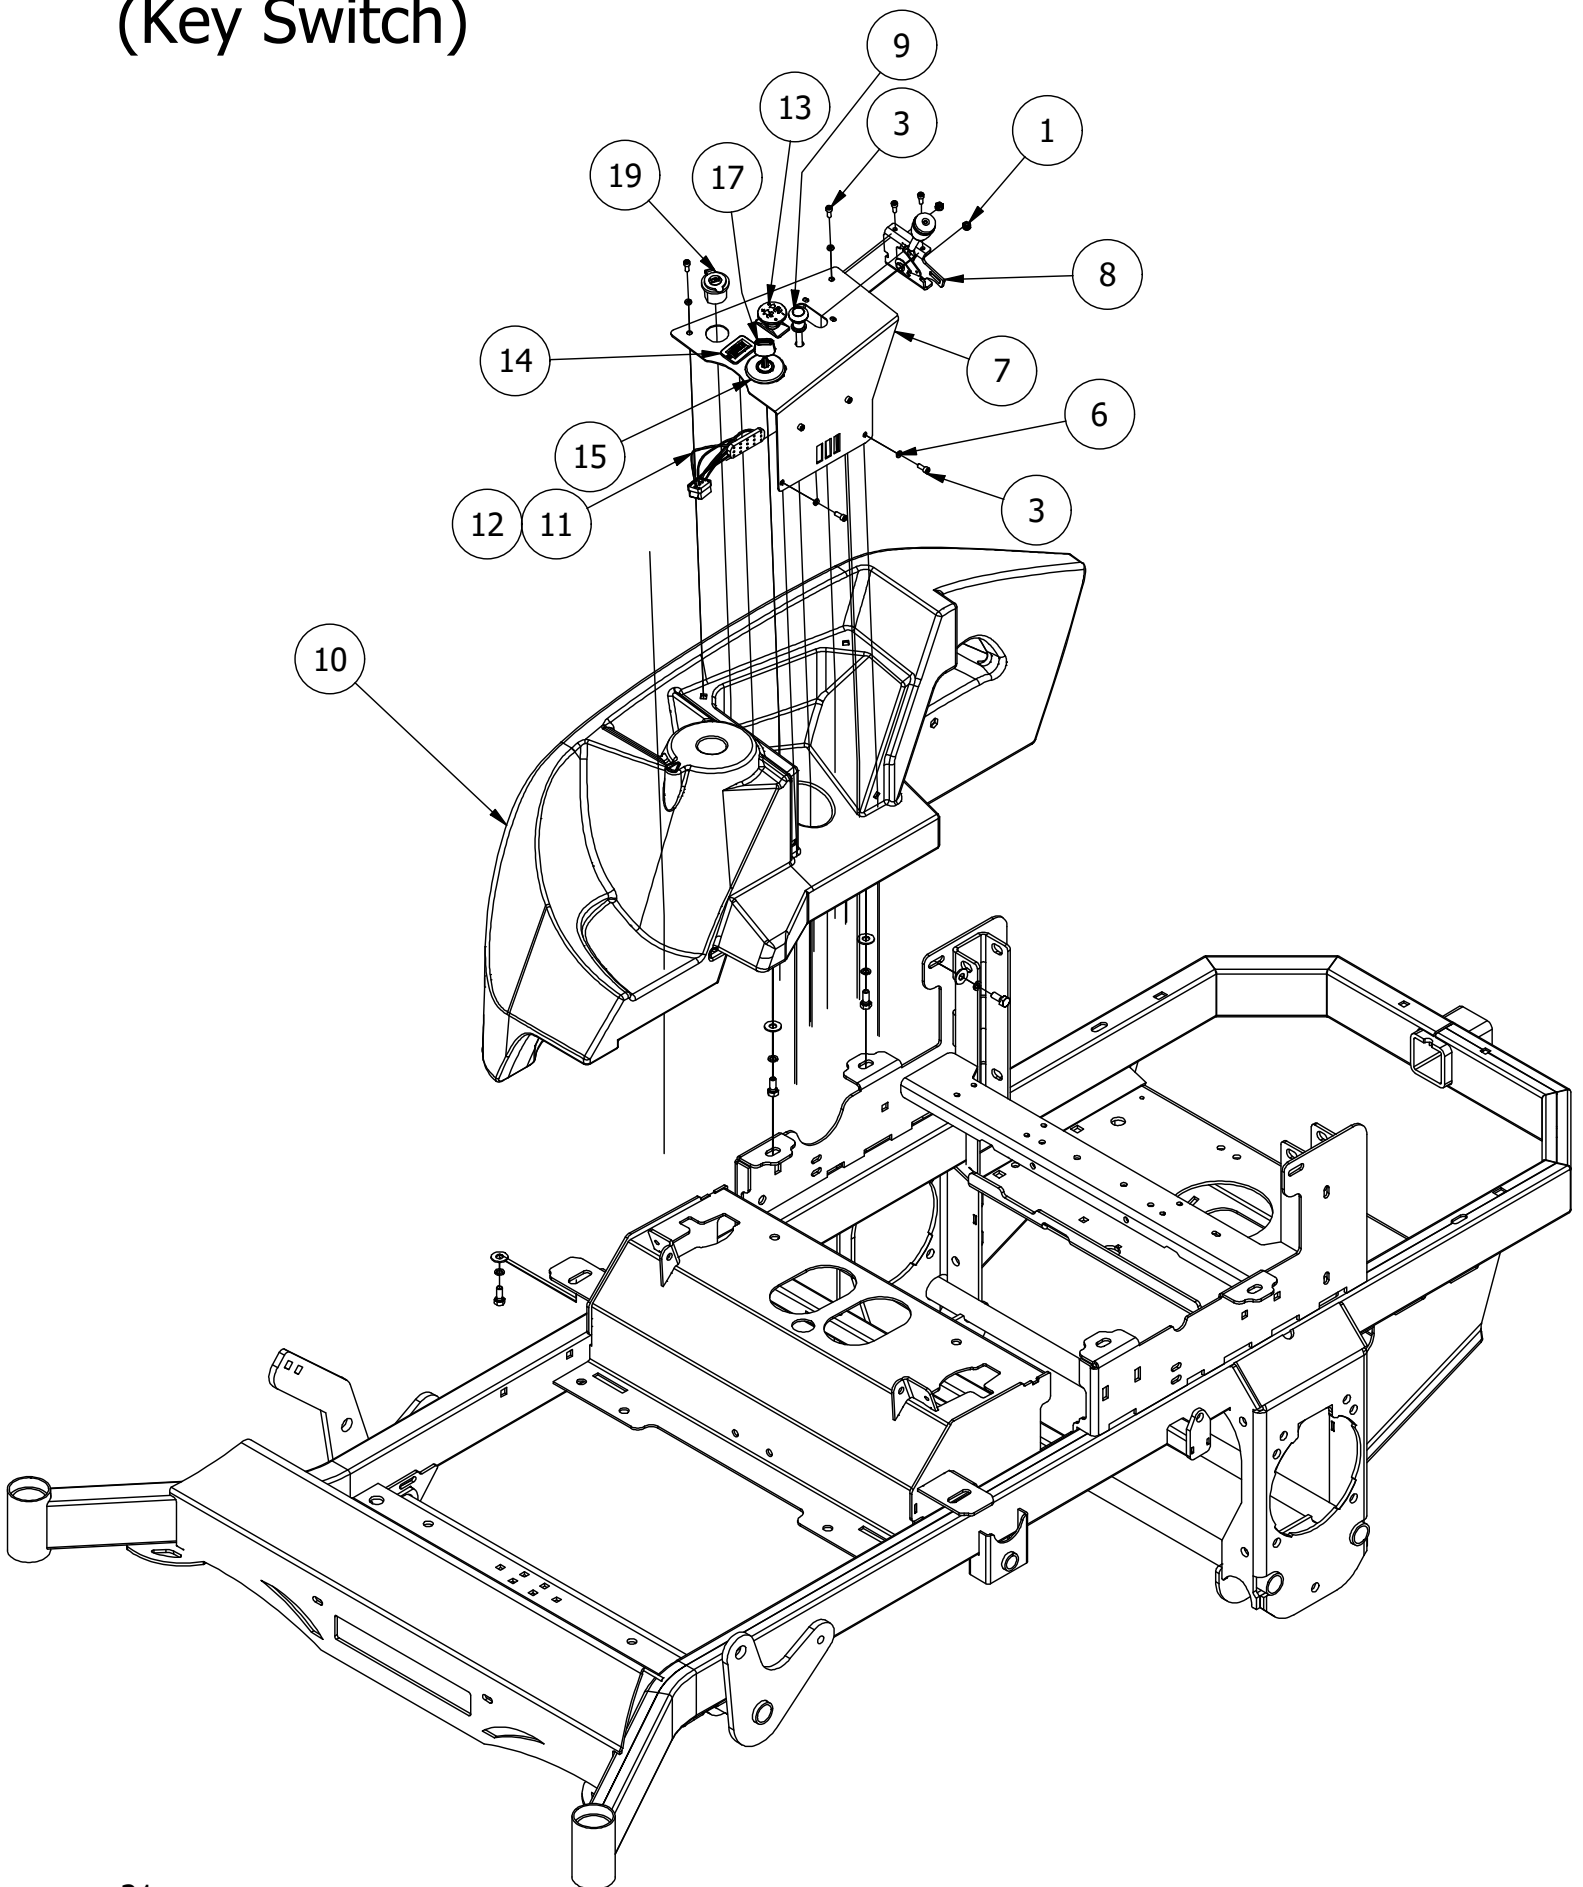

Console Assembly (Key Switch)

PARTS LIST			
ITEM	QTY	PART NUMBER	DESCRIPTION
1	4	413-0008-00	10-24 NYLON INSERT LOCKNUT 18-8 SS
2	4	418-0054-00	5/16-18 X 3/4 HEX C/S ZINC
3	8	418-0055-00	10-24 X 1/2 SOCKET C/S 18-8 SS
4	4	419-0007-00	5/16 Flat Washer
5	4	419-0009-00	5/16 SPLIT LOCKWASHER ZINC
6	4	419-0011-00	#10 SPLIT LOCKWASHER 18-8 SS
7	1	439-0895-00	Mower Control Panel Bracket Individual Controls 2022
8	1	464-0001-00	Mower Throttle Cable Assembly w / Handle
9	1	464-0002-00	Choke Cable
10	1	467-0002-00	Mower Console
11	1	486-0011-00	Briggs 25hp/27hp/Kawi FS730 Harness
12	1	486-0040-00	Harness for Vanguard 26hp & Kawasaki 852cc&FX1000
13	1	486-0060-00	PTO Switch
14	1	486-0061-00	Hour Meter
15	1	486-0062-00	Ignition Switch
16	1	486-0063-00	486-0063-00
17	1	486-0065-00	2023 Mower Key
18	1	490-0482-00	2022 RT Frame Assembly
19	1	677-2075-00	12 Volt Auxiliary Plug