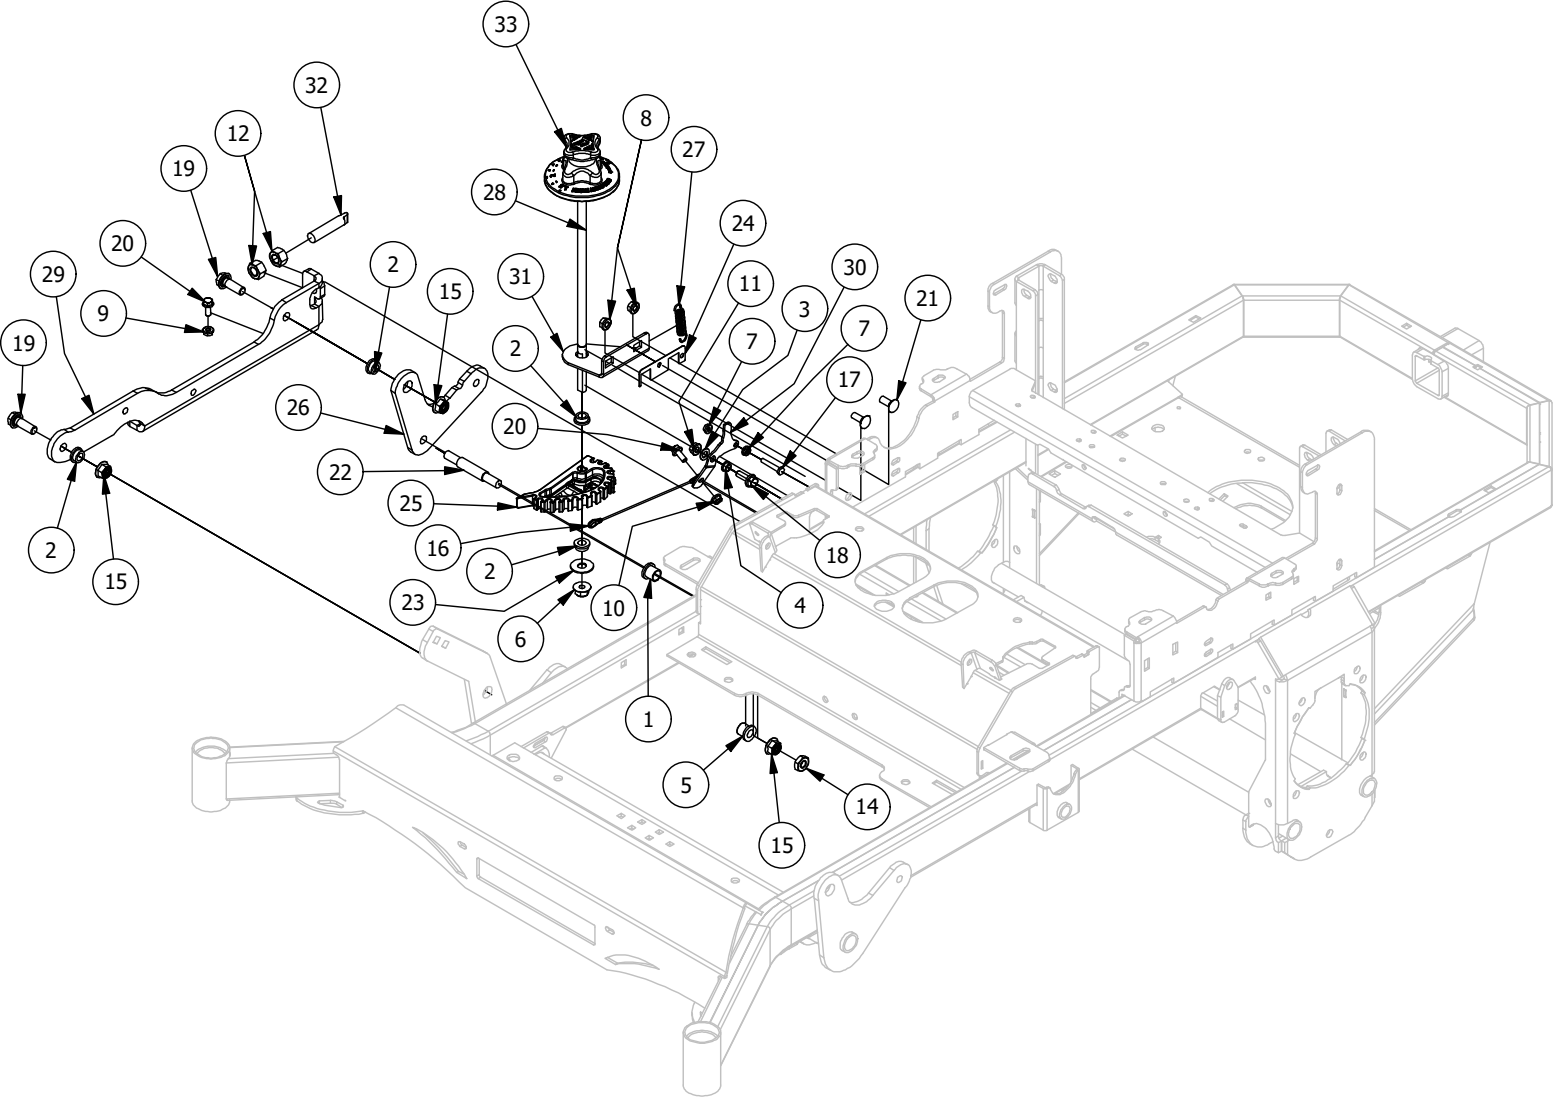

Deck Height Adjuster Assembly

Deck Height Adjuster Assembly			
ITEM	QTY	PART NUMBER	DESCRIPTION
1	1	410-0008-00	5/8" ID X 3/4" OD X 3/4" LENGTH FLANGE BUSHING
2	4	410-0009-00	1/2" ID X 3/4" OD X 3/8" LENGTH FLANGE BUSHING
3	1	410-0011-00	3/8 X 3/4 Bronze Washer
4	1	410-0067-00	Bronze Bushing
5	1	410-0068-00	.502 ID X .753 OD X .75 OAL X1 FL OD X .125 FL BUSHING
6	2	413-0002-00	1/2-13 NYLON INSERT FLANGE LOCKNUT ZC YELLOW
7	2	413-0012-00	1/4-20 HEX FLANGE NUT W/SERRATIONS ZC YELLOW
8	2	413-0020-00	3/8-16 HEX FLANGE NUT W/SERR ZINC YELLOW
9	1	413-0022-00	5/16-18 HEX FLANGE NUT W/SERR ZINC YELLOW
10	1	413-0027-00	5/16-18 NYLON INSERT FLANGE LOCKNUT ZC YELLOW
11	1	413-0029-00	3/8-16 NYLON INSERT FLANGE L/NUT ZC YELLOW
12	2	413-0048-00	5/8-11 HEX NUT ZINC YELLOW
13	1	413-0052-00	3/8 ID X 3/4 OD X .125 THK BRONZE WASHER
14	1	413-0067-00	1/2-13 Nylon Insert Jam Lock Nut Yellow Zinc
15	3	413-1005-00	1/2-13 NYLON INSERT FLANGE NUT ZINC YELLOW
16	1	414-0037-00	Height Indicator Cable
17	1	418-0029-00	1/4-20 X 1-1/4 HEX C/S GR 2 ZINC
18	1	418-0040-00	3/8-16 X 1 HEX FLANGE BOLT GR 8 ZC YELLOW
19	2	418-0047-00	1/2-13 X 1-1/2 HEX FLANGE BOLT GR 8 ZINC YELLOW
20	2	418-0048-00	5/16-18 X 3/4 HEX FLANGE BOLT GR 8 ZC YELLOW
21	2	418-0053-00	3/8-16 X 1 CARRIAGE BOLT ZINC YELLOW
22	1	418-0276-00	Rear Deck Height Bolt (Machined)
23	1	419-0014-00	Plastic Washer .52 ID_1.375 OD_.062 Flat Washer
24	1	425-0015-03	RZ Deck Height Indicator Rod Bracket Spacer
25	1	425-0032-00	2022 Deck Height Cam Casting
26	1	431-0004-03	Deck Height Brkt Right side
27	1	434-0003-00	Brake Pedal Release Spring
28	1	437-0003-00	Mower Deck Height Selector Shaft
29	1	439-0698-03	2021 Deck Height Arm Right Link
30	1	439-0711-60	2021 Deck Height Control Shaft Spring Bracket
31	1	439-0712-03	2021 Mower Deck Height Indicator Rod Bracket
32	1	444-0001-00	Mower HEIGHT SELECTOR CAM PIN
33	1	445-0007-00	2021 RZHD,RT,and SRT Deck Height Selector Knob