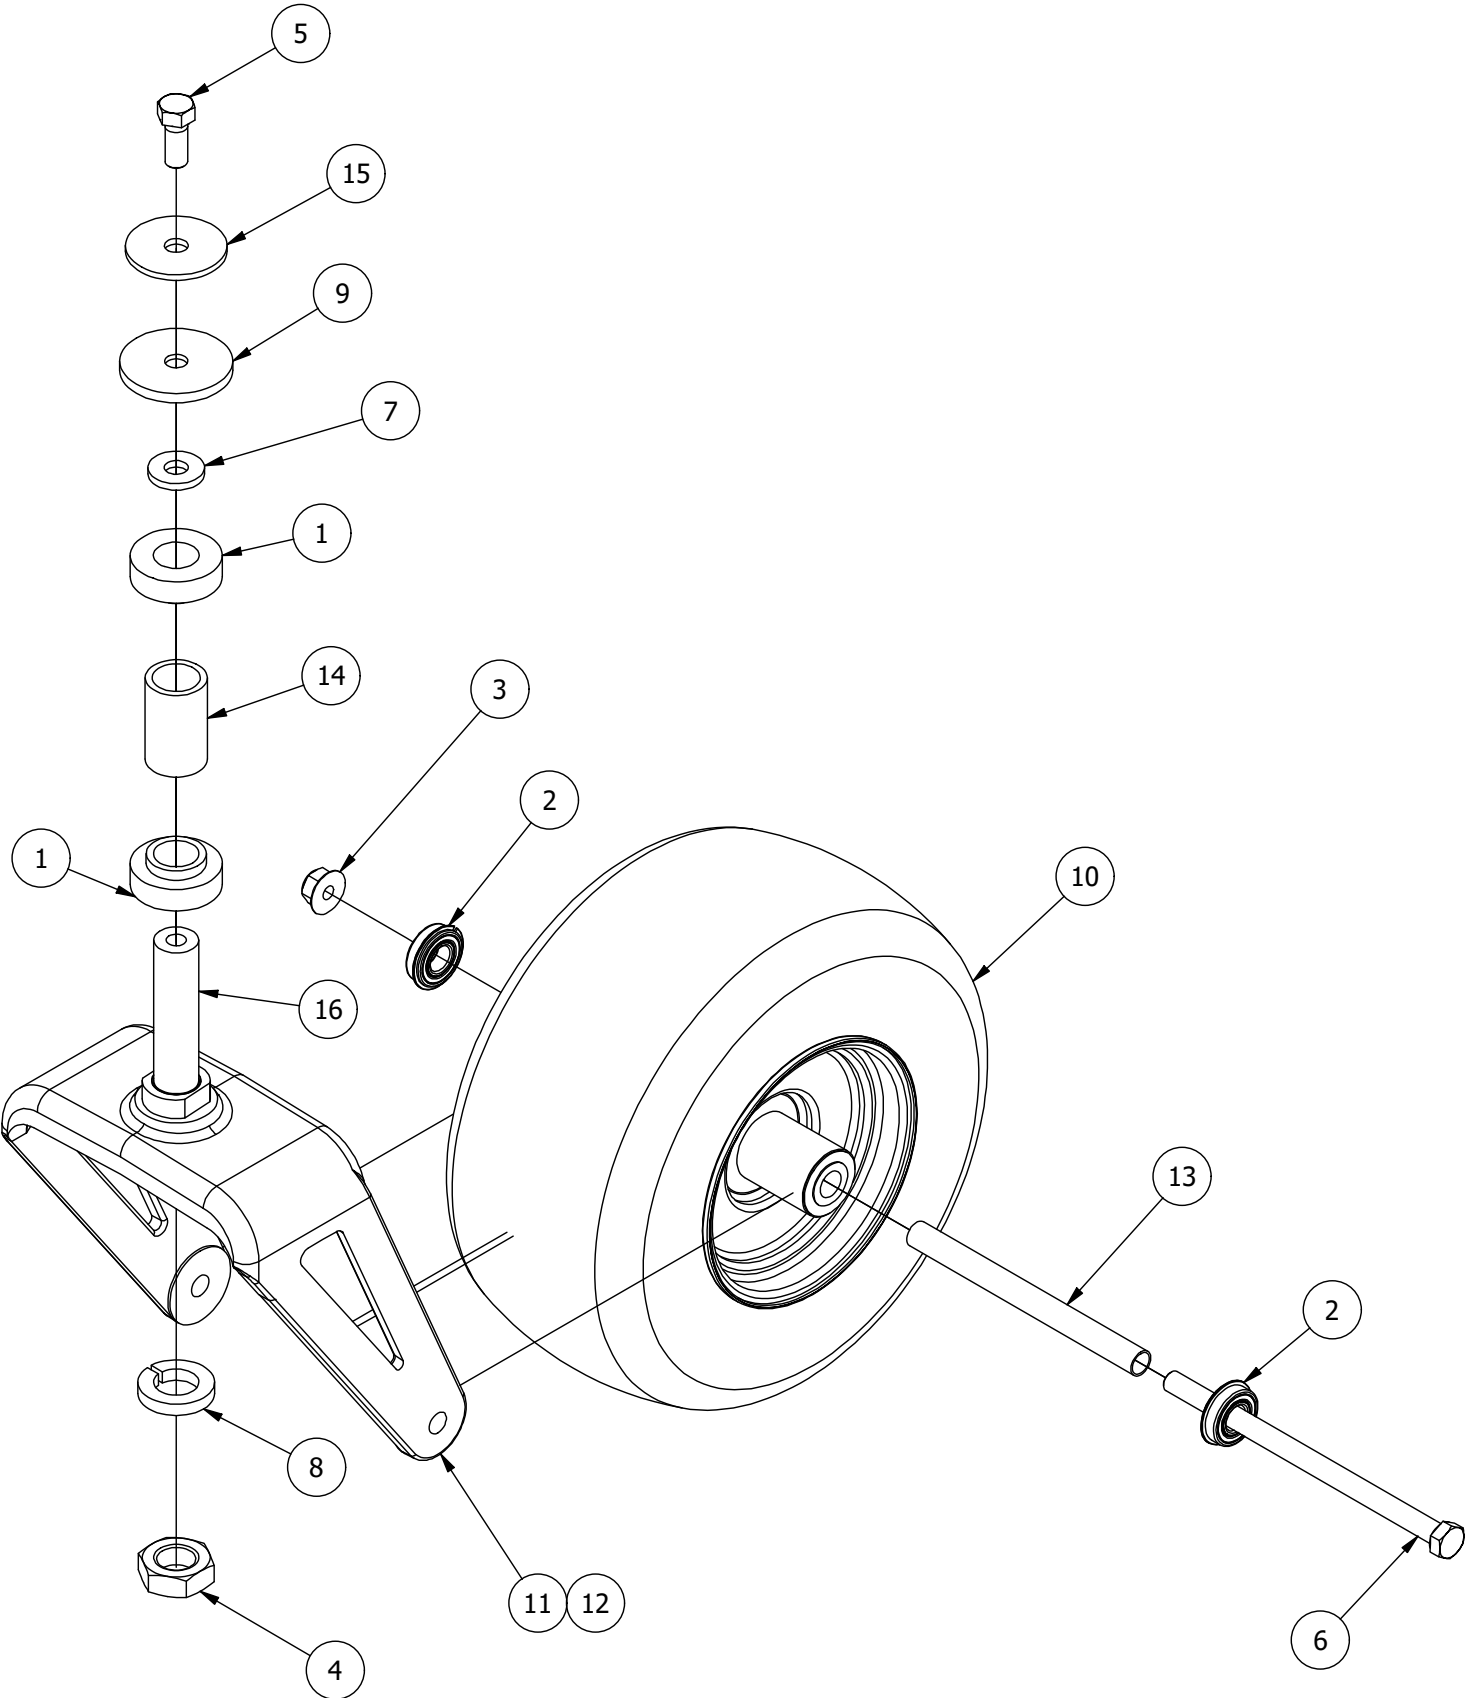

# Front Fork Assembly

Front Fork Assembly			
ITEM	QTY	PART NUMBER	DESCRIPTION
1	2	410-0006-00	1" INSERT BEARING
2	2	410-0018-00	RZ Front Wheel Bearing for 422-0027-00(Tire)
3	1	413-0002-00	1/2-13 NYLON INSERT FLANGE LOCKNUT ZC YELLOW
4	1	413-0063-00	1"-8 FIN HEX JAM NUT ZC
5	1	418-0002-00	1/2-20 X 1-1/4 HEX FLANGE BOLT GR 8 ZC YELLOW
6	1	418-0003-00	1/2-13 X 8-1/2 HEX C/S GR 5 ZINC YELLOW
7	1	419-0003-00	1/2 FENDER WASHER 1-1/4" OD ZINC
8	1	419-0024-00	1" L/W MED SPLIT ZC
9	1	419-0025-00	Front Fork Caster Top Washer
10	1	422-0027-00	RZ/RT Pro Front Tire Assembly-Smooth Tread
11	1	423-0001-00	RT&SRT Caster Wheel Fork 2018
12	1	423-0001-KT	RT and SRT Caster Wheel Fork Kit
13	1	425-0010-00	Mower Caster Fork Wheel Spacer
14	1	425-0011-00	Caster Fork Shaft Bearing Spacer
15	1	426-0006-00	Mower Caster Shaft Washer
16	1	437-0019-00	RT&SRT Mower Caster Wheel Shaft 2018

# Park Brake Assembly

Park Brake Assembly			
ITEM	QTY	PART NUMBER	DESCRIPTION
1	1	410-0009-00	1/2" ID X 3/4" OD X 3/8" LENGTH FLANGE BUSHING
2	1	413-0002-00	1/2-13 NYLON INSERT FLANGE LOCKNUT ZC YELLOW
3	9	413-0006-00	5/16-18 HEX FLANGE NUT W/SERR ZINC
4	4	413-0012-00	1/4-20 HEX FLANGE NUT W/SERRATIONS ZC YELLOW
5	1	413-0013-00	3/8-16 NYLON INSERT FLANGE LOCKNUT ZINC
6	1	413-0052-00	3/8 ID X 3/4 OD X .125 THK BRONZE WASHER
7	3	418-0008-00	5/16-18 X 3/4 CARRIAGE BOLT ZINC
8	1	418-0020-00	1/2-13 X 1-1/2 HEX C/S GR 5 ZINC
9	3	418-0027-00	5/16-18 X 1-3/4 HEX C/S GR 2 ZINC
10	2	418-0029-00	1/4-20 X 1-1/4 HEX C/S GR 2 ZINC
11	1	418-0030-00	3/8-16 X 1-1/4 HEX C/S GR 2 ZINC
12	1	420-0001-00	1/8 X 3/4 COTTER PIN ZINC
13	1	434-0003-00	Brake Pedal Release Spring
14	1	434-0015-00	Brake Pedal Release Spring
15	1	435-0004-60	Mower Brake Linkage
16	1	439-0009-03	Mower Frame Brake Mounting Bracket
17	1	490-0016-03	Mower Brake Lock Lever Assembly
18	1	490-0017-03	Mower Brake Unlock Lever Assembly