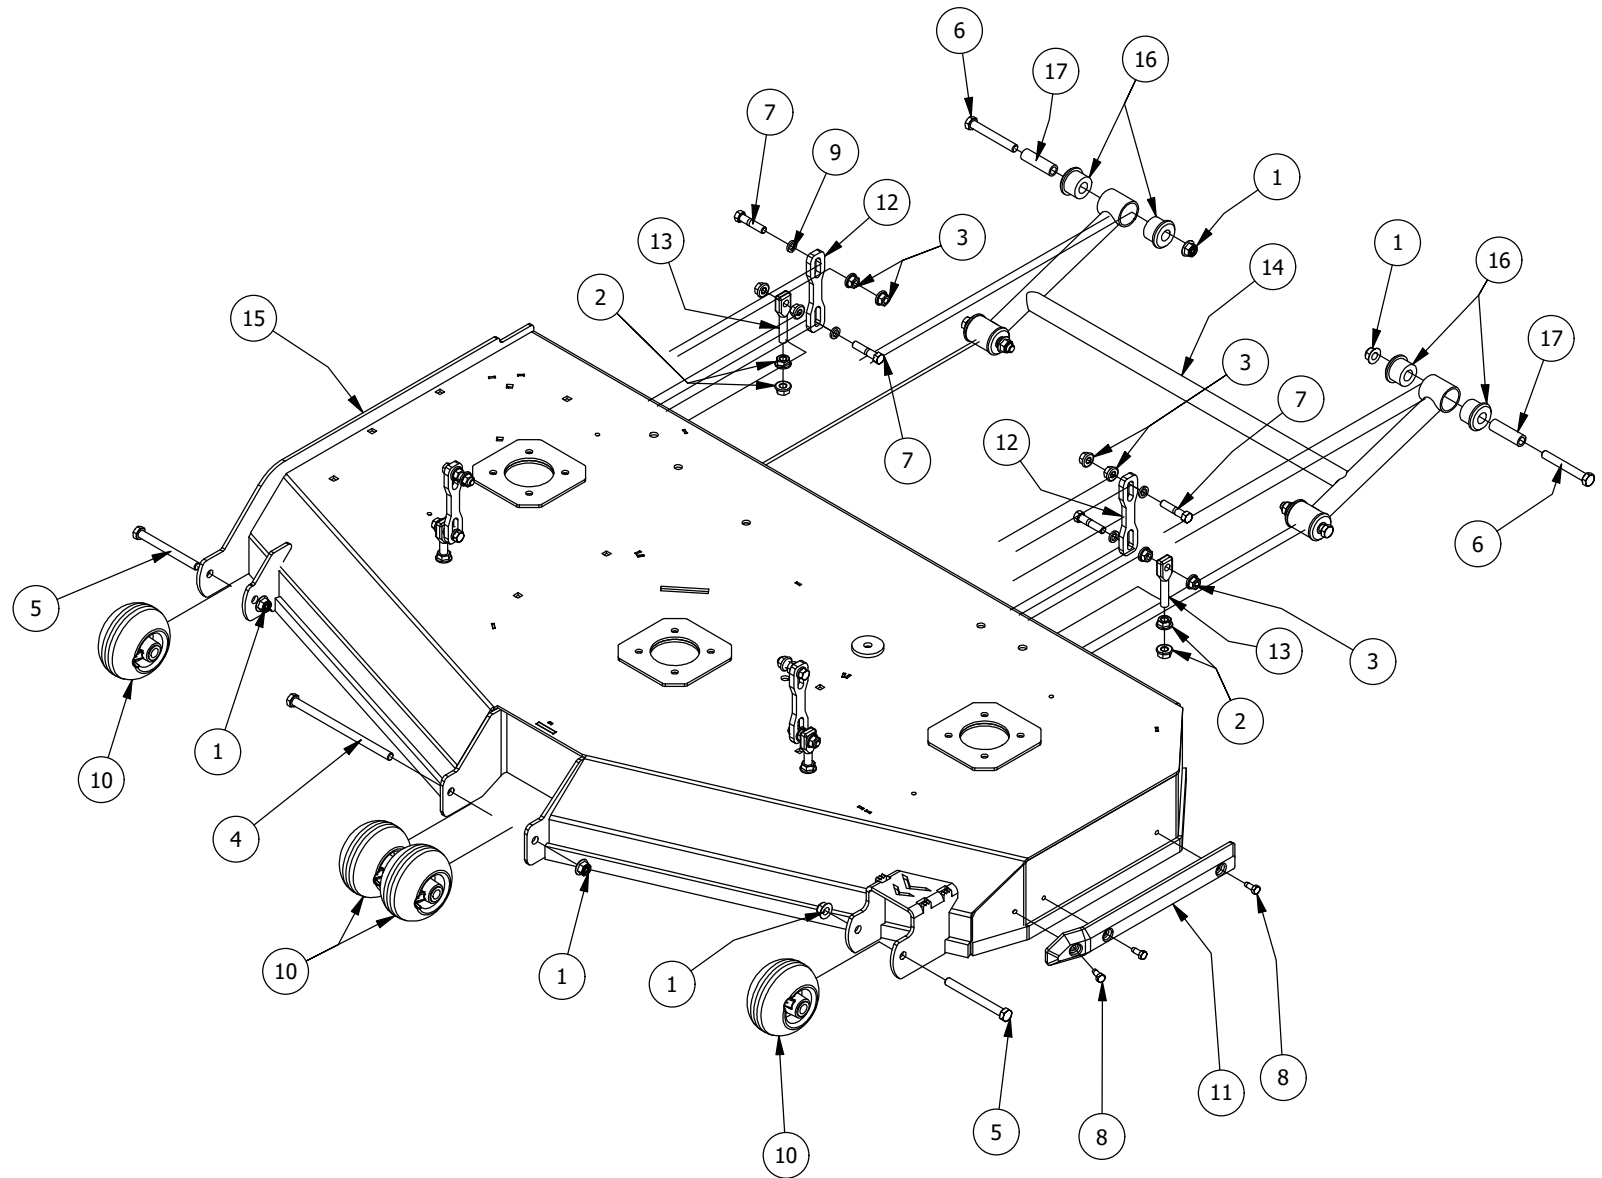

61" Deck Scalping Wheels and Stabilizer Assembly

61" Deck Scalping Wheels and Stabilizer Assembly			
ITEM	QTY	PART NUMBER	DESCRIPTION
1	7	413-0002-00	1/2-13 NYLON INSERT FLANGE NUT ZINC YELLOW
2	8	413-0005-00	1/2-13 HEX FLANGE NUT W/SERR ZINC YELLOW
3	16	413-0011-00	7/16-14 HEX FLANGE NUT W/SERR ZINC YELLOW
4	1	418-0015-00	1/2-13 X 8-1/2 HEX C/S GR 2 ZINC YELLOW
5	2	418-0016-00	1/2-13 X 5 HEX C/S GR 2 ZINC YELLOW
6	4	418-0021-00	1/2-13 X 3-3/4 HEX C/S GR 5 ZINC
7	8	418-0046-00	7/16-14 X 2 HEX C/S GR 5 ZINC YELLOW
8	3	418-0262-00	5/16-18 X 3/4 IND HWH UNSLOT (F) TCS ZC/Y
9	8	419-0010-00	.443 ID X .750 OD X .125 THK NYLON BLACK
10	4	422-0061-00	Anti-Scalp Wheel
11	1	429-0001-00	Mower Nylon Deck Guard
12	4	435-0007-00	Mower Deck Link
13	4	448-0001-00	Mower Deck Height Adjustment Stud
14	1	490-0014-03	Mower 54"/61" Deck Frame Stabilizer Assembly
15	1	490-0061-03	2020 61 RT/SRT Deck assembly
16	8	732-2000-00	Large MTV A-Arm Bushing
17	4	732-2001-00	Large MTV A-Arm Bushing Sleeve