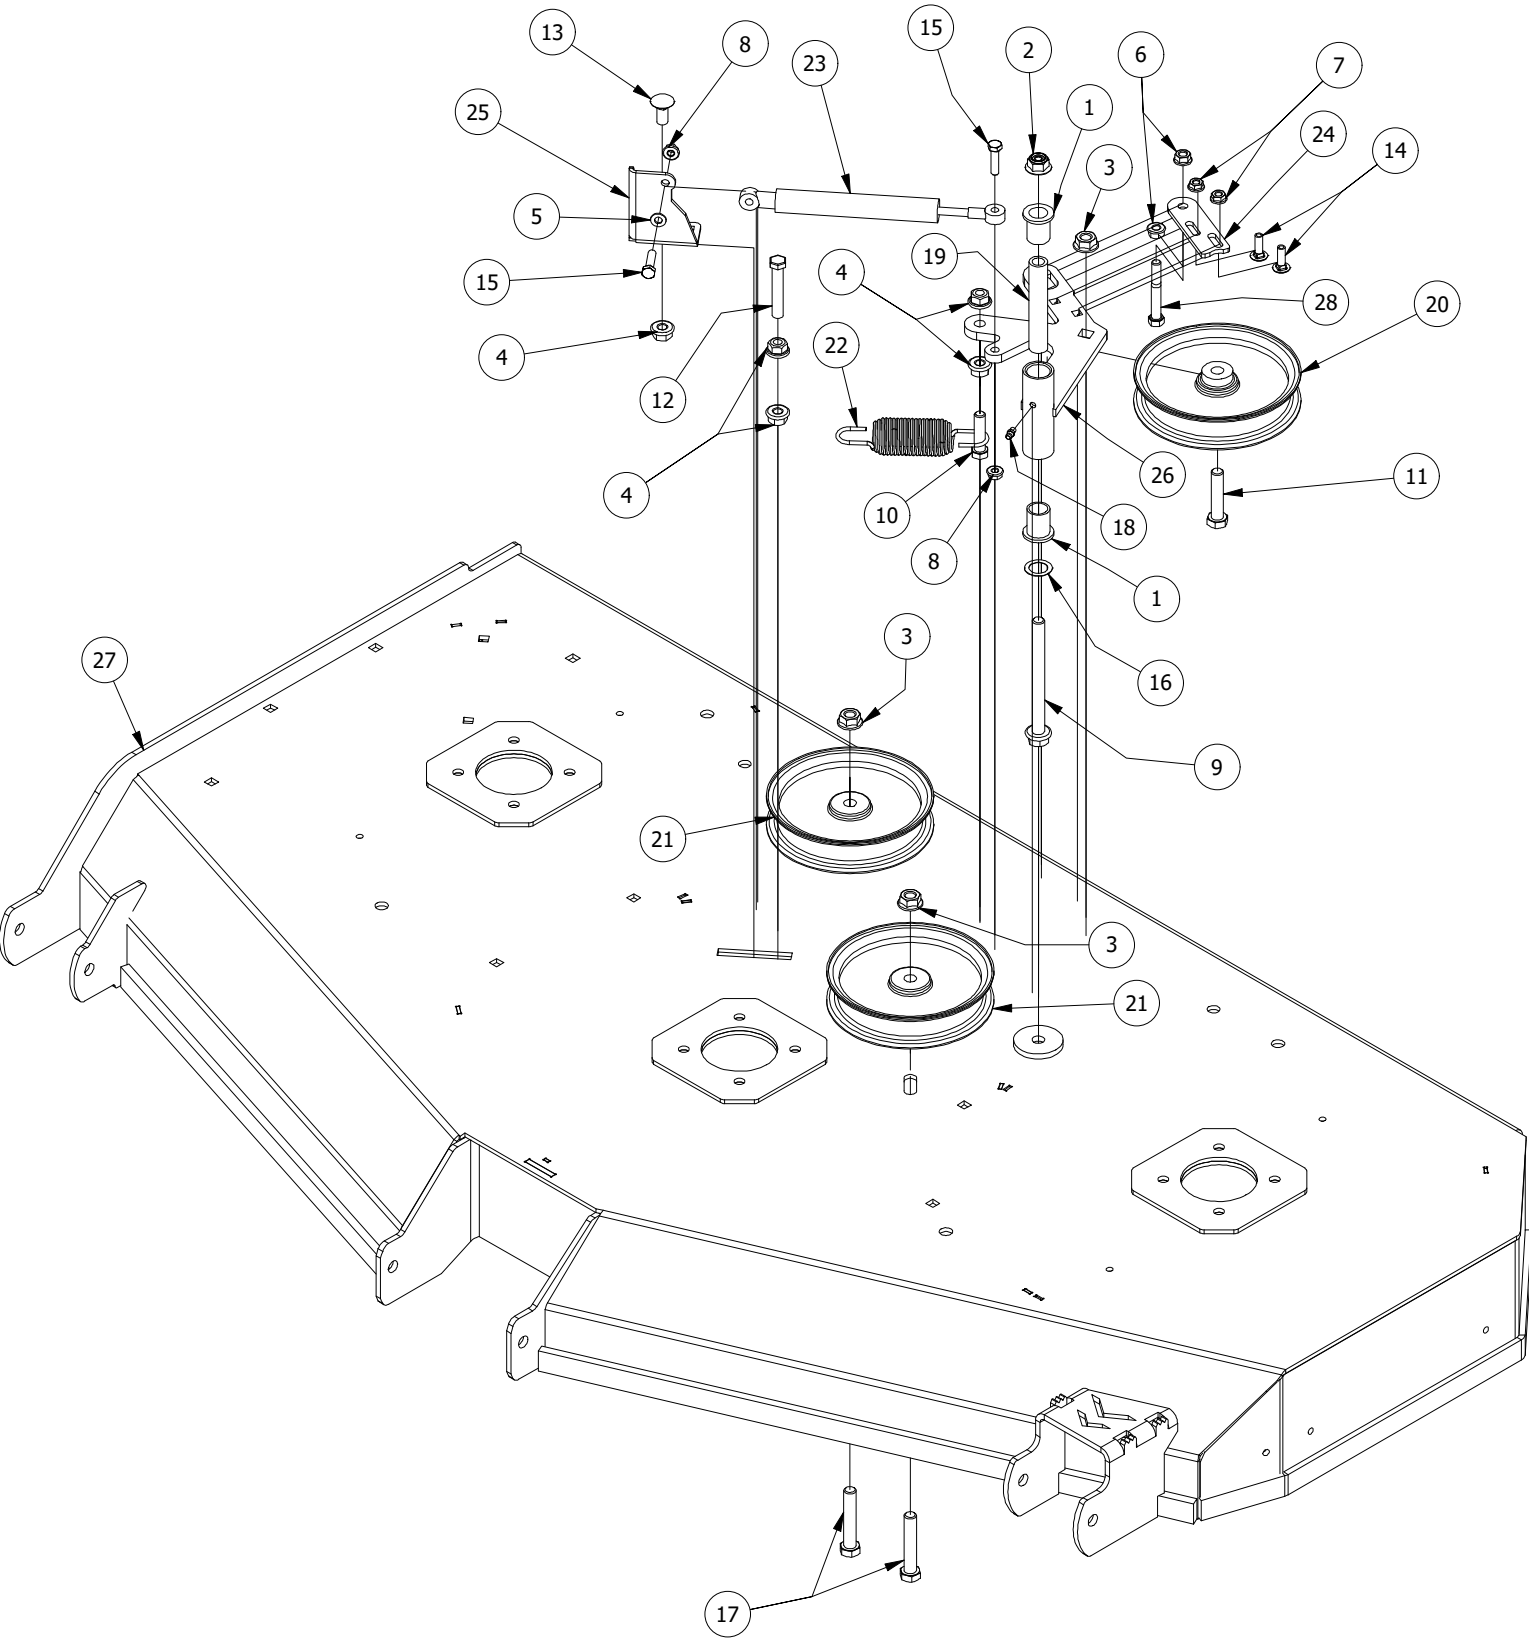

61" Deck Idler Assembly

61" Deck Idler Assembly			
ITEM	QTY	PART NUMBER	DESCRIPTION
1	2	410-0007-00	3/4" ID X 15/16" OD X 1-1/8" LENGTH FLANGE BUSHING
2	1	413-0002-00	1/2-13 NYLON INSERT FLANGE NUT ZINC YELLOW
3	3	413-0005-00	1/2-13 HEX FLANGE NUT W/SERR ZINC YELLOW
4	5	413-0011-00	7/16-14 HEX FLANGE NUT W/SERR ZINC YELLOW
5	1	413-0016-00	.312 ID X .625 OD X .062 THK THRUST BEARING OIL-IMPREG BRNZ
6	2	413-0020-00	3/8-16 HEX FLANGE NUT W/SERR ZINC YELLOW
7	2	413-0022-00	5/16-18 HEX FLANGE NUT W/SERR ZINC YELLOW
8	2	413-0027-00	5/16-18 NYLON INSERT FLANGE LOCKNUT ZC YELLOW
9	1	418-0009-00	1/2-13 X 5-1/2 HEX FLANGE BOLT GR 8 ZY
10	1	418-0011-00	7/16-14X 1-3/4 HEX C/S GR5 ZINC Yellow
11	1	418-0012-00	1/2-13 X 2-1/4 HEX C/S GR 5 ZINC
12	1	418-0013-00	7/16-14 X 2-1/2 HEX C/S GR 5 ZINC
13	1	418-0017-00	7/16-14 X 1 CARRIAGE BOLT ZINC
14	2	418-0060-00	5/16-18 X 1 CARRIAGE BOLT ZINC YELLOW
15	2	418-0109-00	5/16- 18 x 1 1/4 Hex C/S (GR.8) ZC/Yel
16	1	418-0110-00	.767 ID X 1.125 OD X .016 THK TRIPLE WAVE WASHER 1074-1095
17	2	418-0246-00	1/2-13 x 2-3/4 Hex Flange Bolt (GR.8) ZC/YEL
18	1	424-0002-00	1/4" DRIVE TYPE GREASE FITTING ZC YELLOW
19	1	425-0006-00	Mower Inner Idler Spacer
20	1	433-0014-00	6-3/4" Idler Pulley, 7/16" Spacer Assembly
21	2	433-0015-00	6-3/4" Idler Pulley, 15/16" Spacer Assembly
22	1	434-0007-00	2019 Mower Deck Spring
23	1	434-0009-00	Idler Gas Spring
24	1	439-0257-03	Deck Idler Pulley Belt Retainer Brkt
25	1	439-0335-03	Deck Belt Idler Damper Mounting Bracket
26	1	490-0019-03	Mower Deck Idler Pulley Arm Assembly
27	1	490-0061-00	2020 61 RT/SRT Deck assembly
28	1	618-2078-00	3/8-16 x 2-3/4 Hex C/S GR2 Zinc