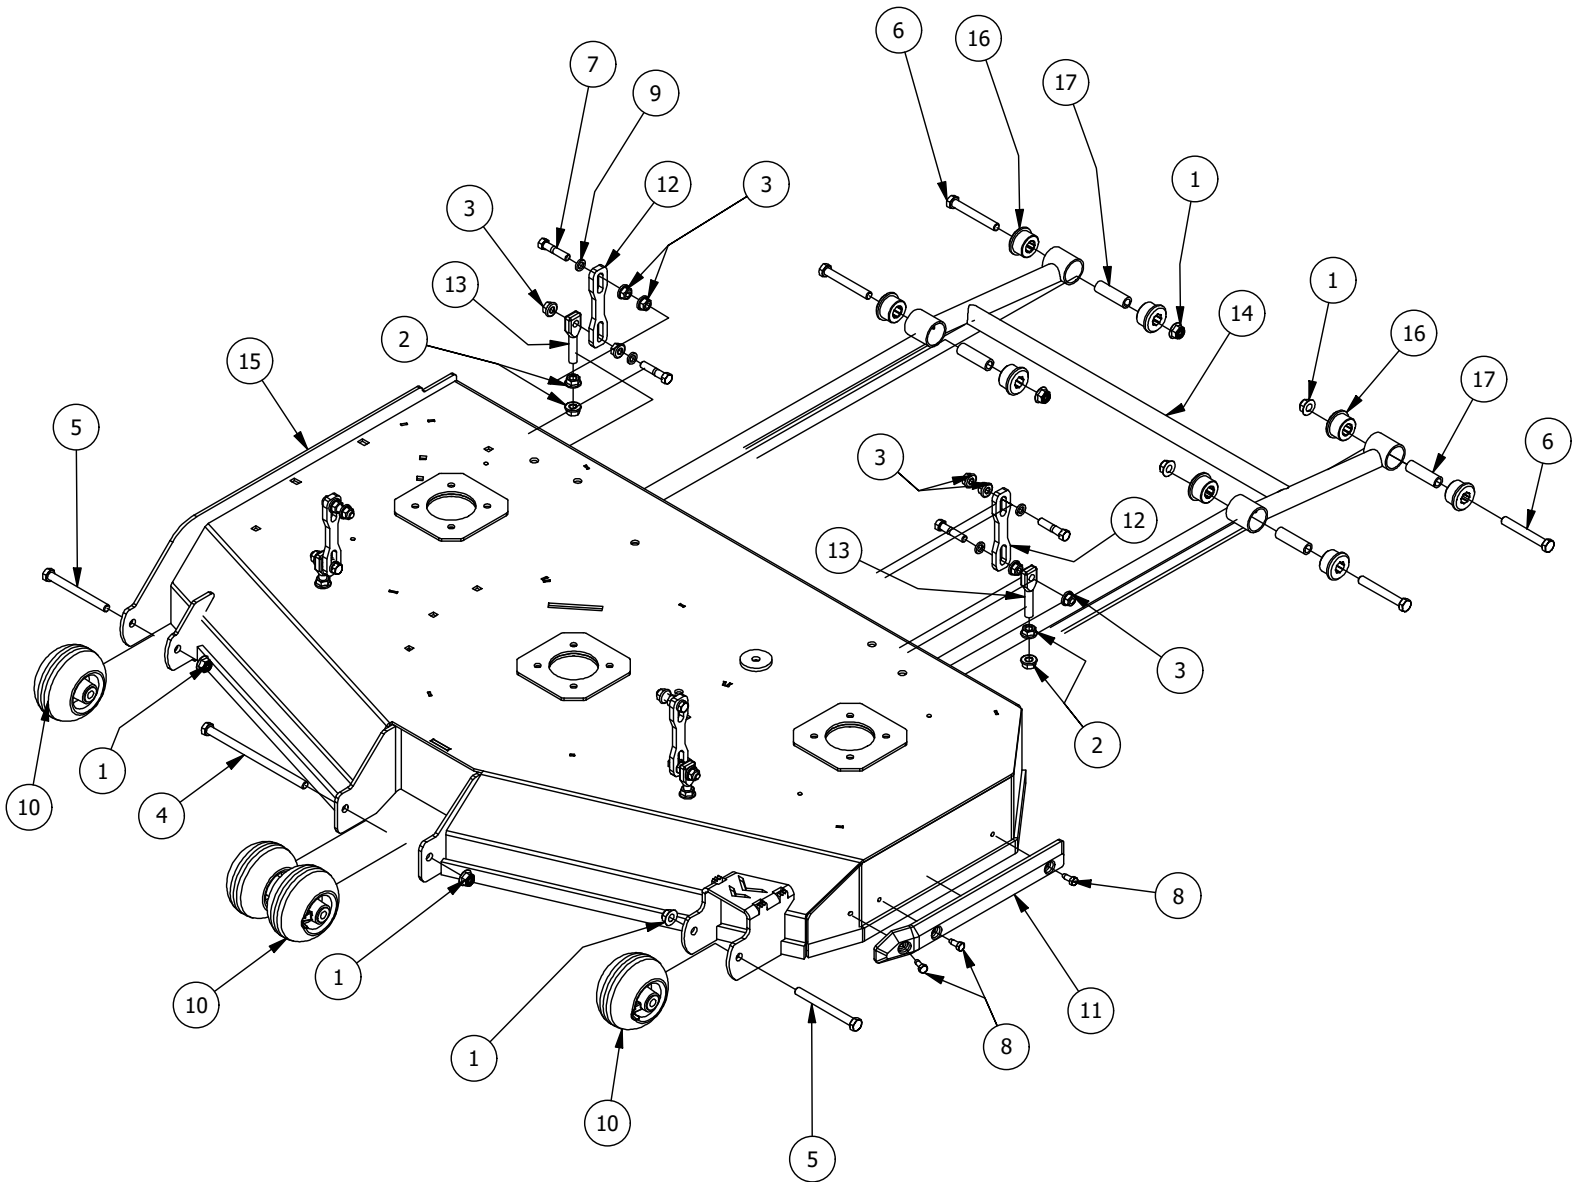

54" Deck Scalping Wheels and Stabilizer Assembly

54" Deck Scalping Wheels and Stabilizer Assembly			
ITEM	QTY	PART NUMBER	DESCRIPTION
1	7	413-0002-00	1/2-13 NYLON INSERT FLANGE NUT ZINC YELLOW
2	8	413-0005-00	1/2-13 HEX FLANGE NUT W/SERR ZINC YELLOW
3	16	413-0011-00	7/16-14 HEX FLANGE NUT W/SERR ZINC YELLOW
4	1	418-0015-00	1/2-13 X 8-1/2 HEX C/S GR 2 ZINC YELLOW
5	2	418-0016-00	1/2-13 X 5 HEX C/S GR 2 ZINC YELLOW
6	4	418-0021-00	1/2-13 X 3-3/4 HEX C/S GR 5 ZINC
7	8	418-0046-00	7/16-14 X 2 HEX C/S GR 5 ZINC YELLOW
8	3	418-0262-00	5/16-18 X 3/4 IND HWH UNSLOT (F) TCS ZC/Y
9	8	419-0010-00	.443 ID X .750 OD X .125 THK NYLON BLACK
10	4	422-0061-00	Anti-Scalp Wheel
11	1	429-0001-00	Mower Nylon Deck Guard
12	4	435-0007-00	Mower Deck Link
13	4	448-0001-00	Mowre Deck height adjustment Stud
14	1	490-0014-03	Mower 54"/61" Deck Frame Stabilizer Assembly
15	1	490-0063-03	2020 54" RT/SRT Deck Assembly
16	8	732-2000-00	Red A80 Suspension Bushing
17	4	732-2001-00	Large MTV A-Arm Bushing Sleeve