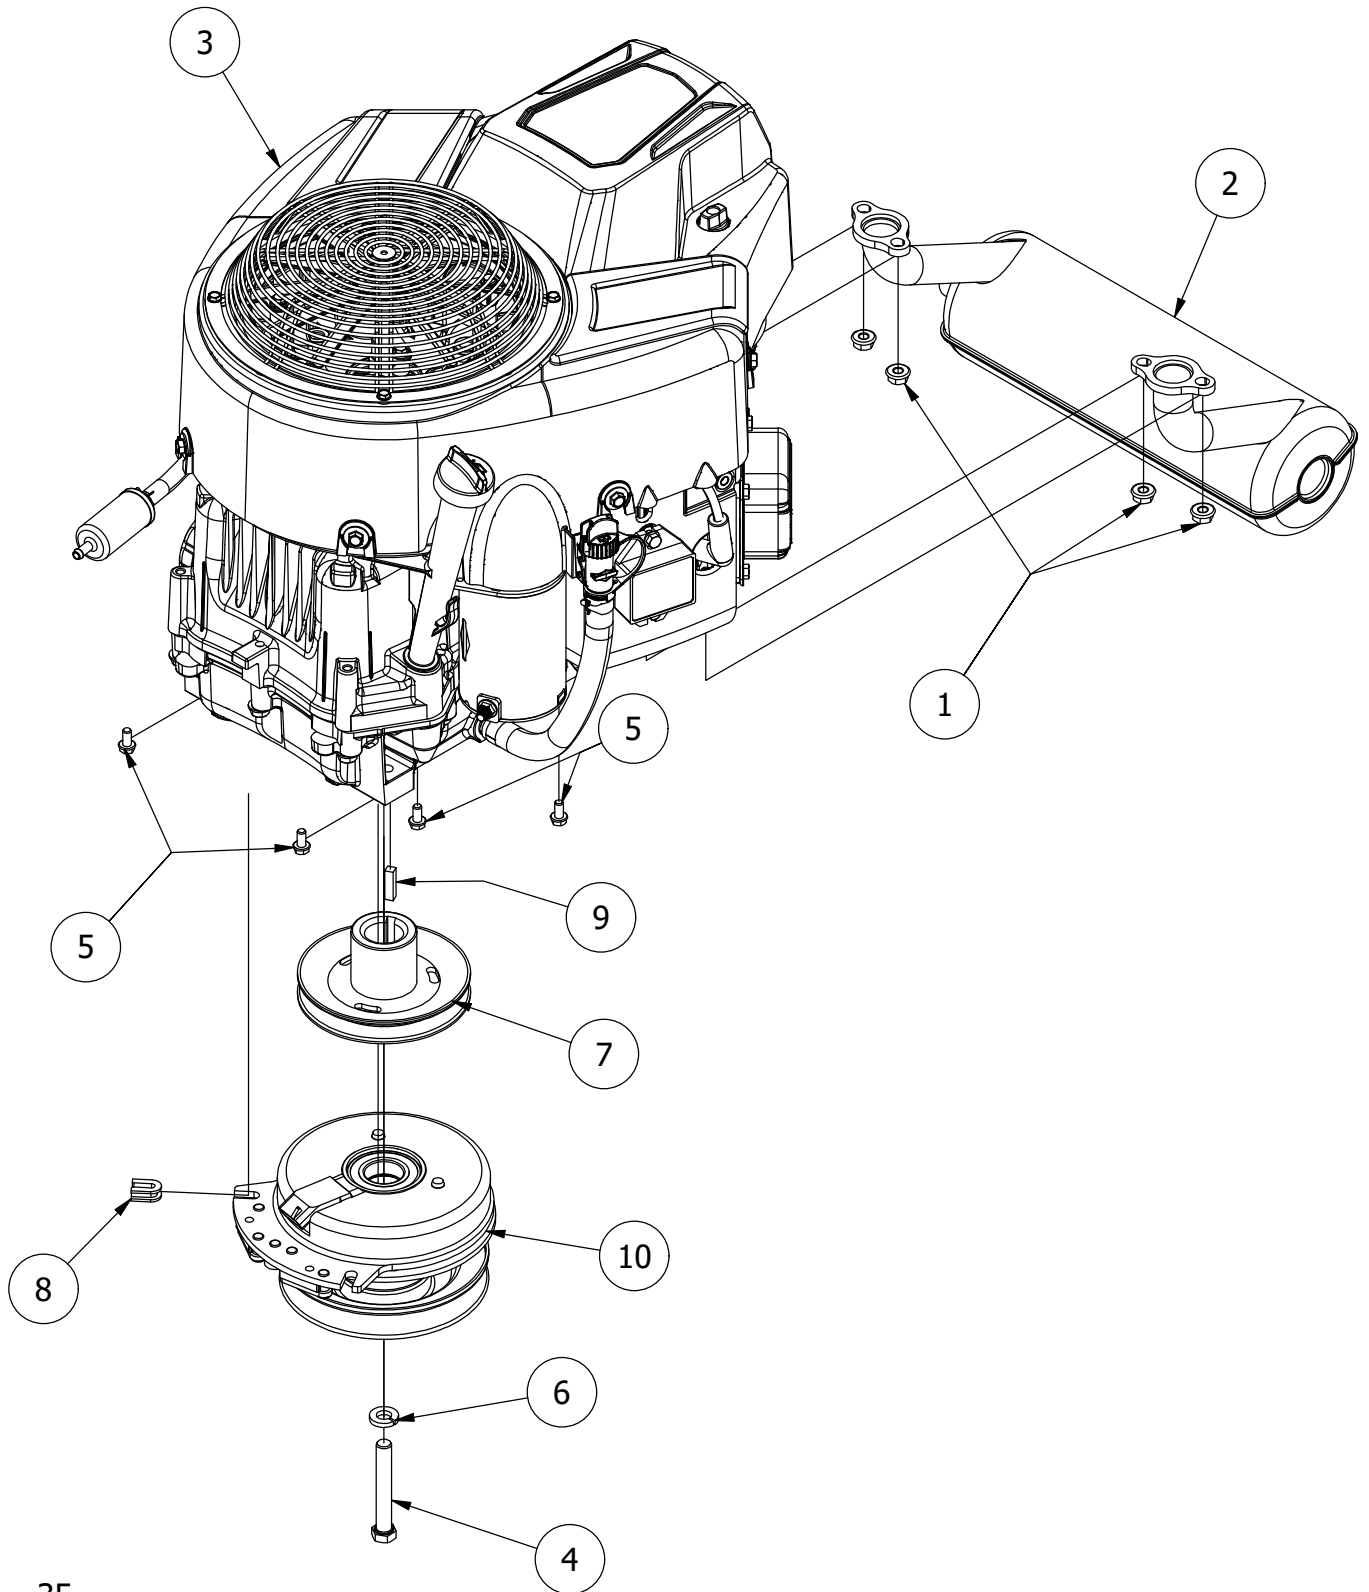

27 HP Briggs CXI Engine Assembly

27 HP Briggs CXI Engine Assembly			
ITEM	QTY	PART NUMBER	DESCRIPTION
1	4	413-0009-00	M8-1.25 HEX FLANGE TOPLOCK NUT ZINC
2	1	415-0052-00	B&S 27 HP&25HP Exhaust
3	1	415-0101-00	27HP Briggs CXI Engine
4	1	418-0022-00	7/16-20 X 3 HEX C/S GR 8 ZC YELLOW
5	4	418-0059-00	1/4-20 X 1/2 IND. HWH SLOT F TCS ZINC
6	1	419-0005-00	7/16 SPLIT LOCKWASHER GR 8 ZC YELLOW
7	1	433-0001-00	Mower Hydraulic Pump Drive Pulley, A Belt
8	1	437-0025-00	Mower Rotation Stop Brkt Sleeve
9	1	442-0001-00	1/4 X 1 SQUARE KEY STOCK
10	1	470-0002-00	PTO Clutch