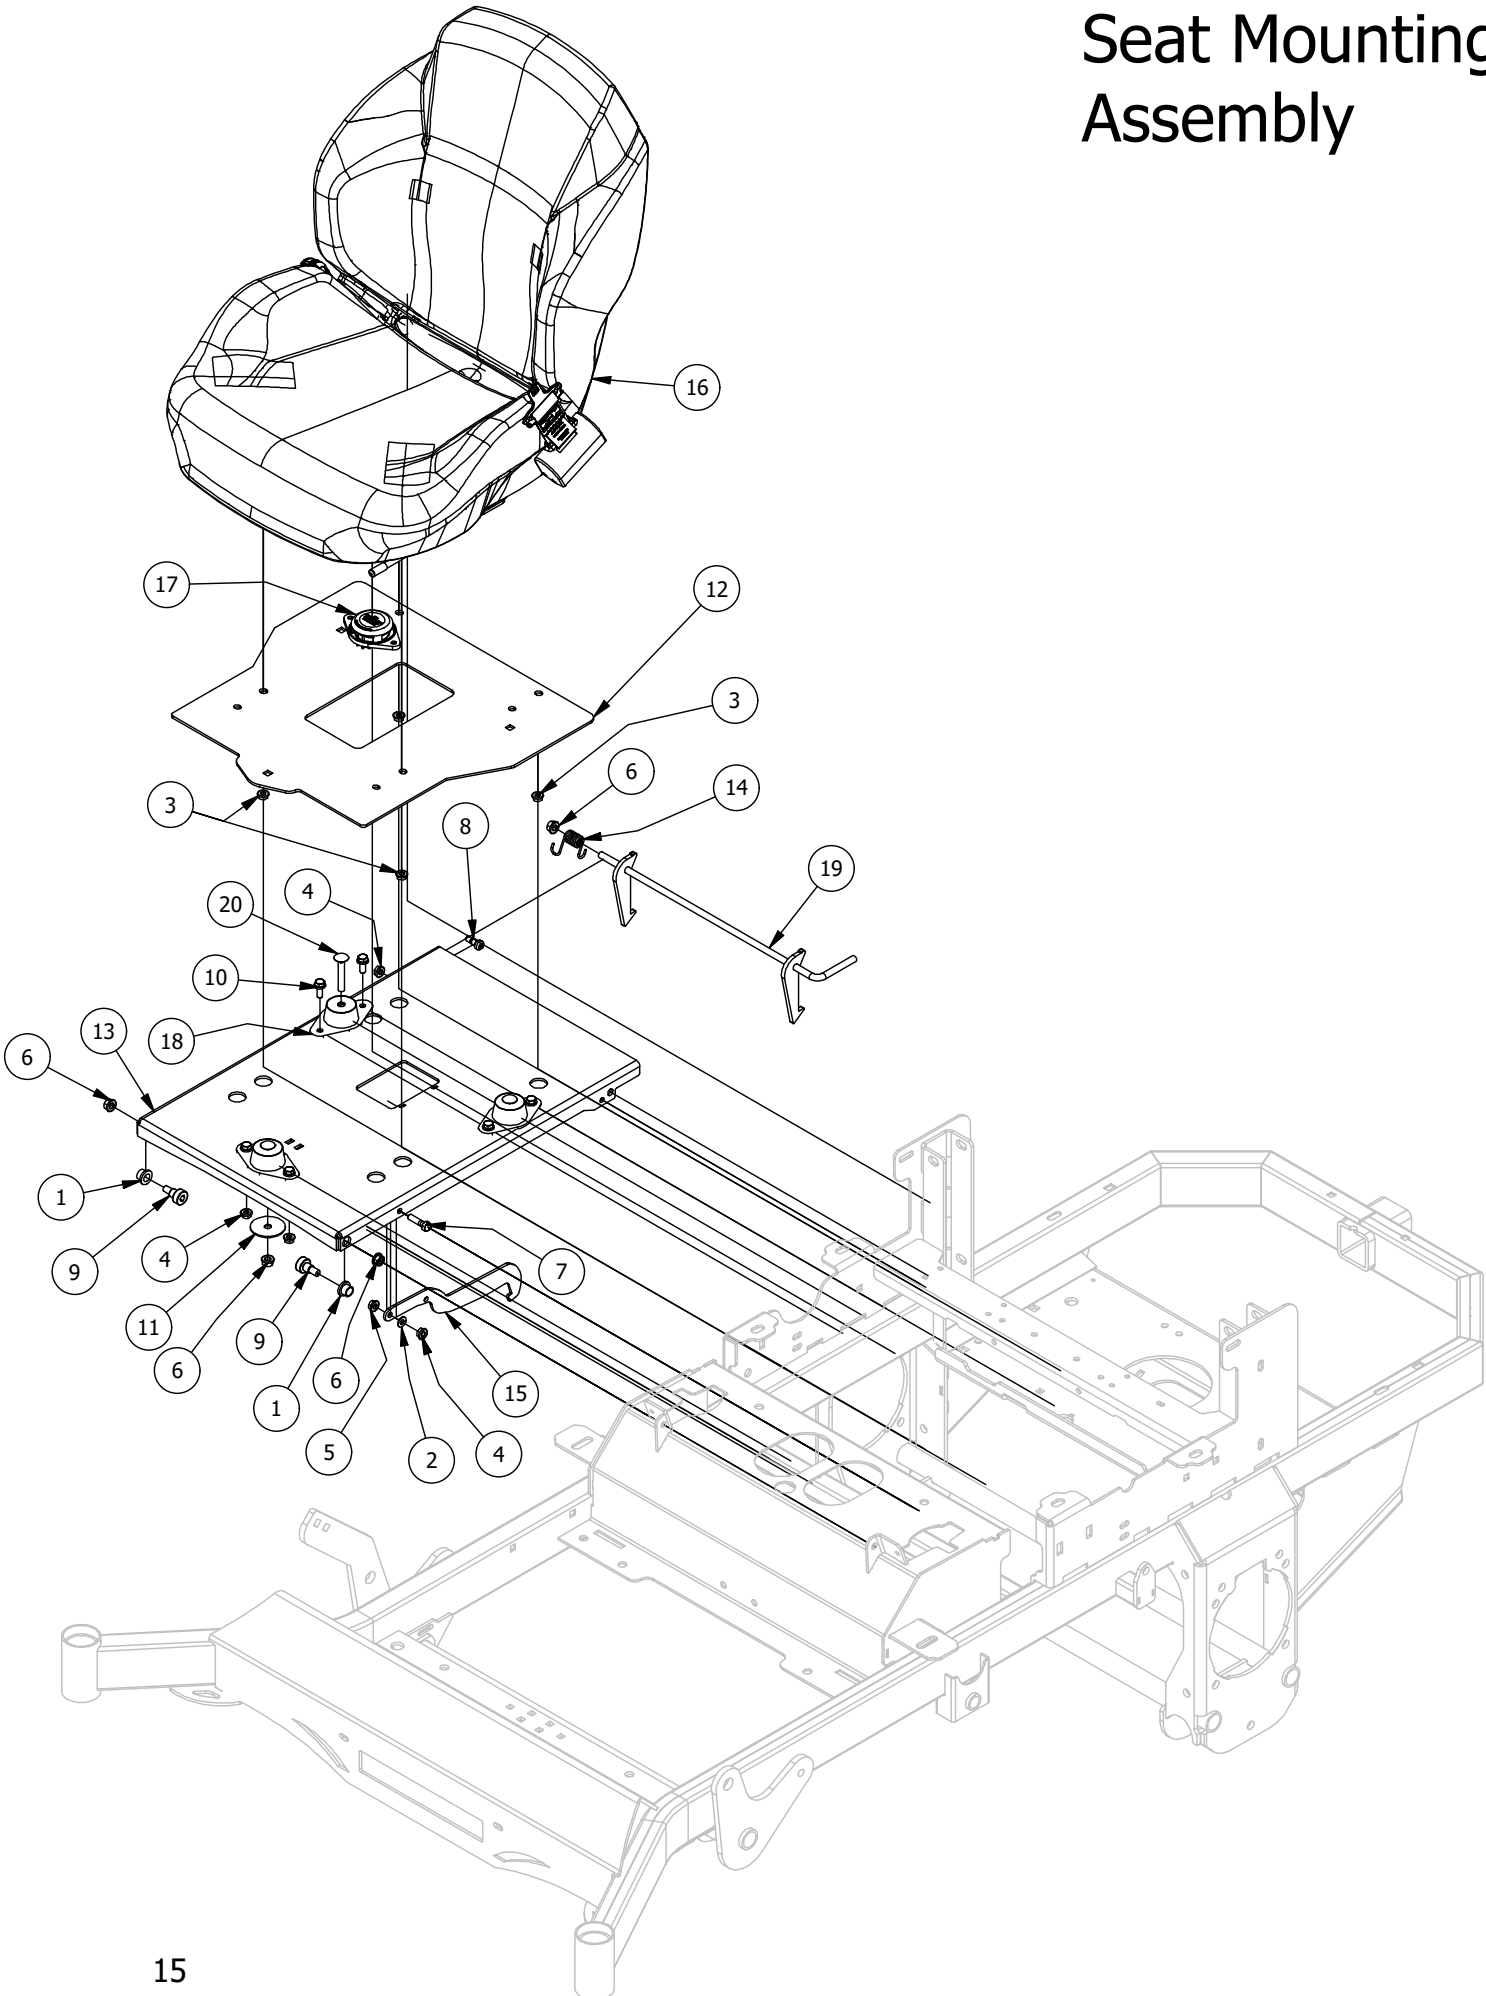

Seat Mounting Assembly

Seat Mounting Assembly			
ITEM	QTY	PART NUMBER	DESCRIPTION
1	2	410-0010-00	1/2" ID X 5/8" OD X 1/2" LENGTH FLANGE BUSHING
2	1	413-0016-00	.312 ID X .625 OD X .062 THK THRUST BEARING OIL-IMPREG BRNZ
3	4	413-0019-00	5/16-18 NYLON INSERT FLANGE L/NUT ZINC
4	8	413-0022-00	5/16-18 HEX FLANGE NUT W/SERR ZINC YELLOW
5	1	413-0027-00	5/16-18 NYLON INSERT FLANGE LOCKNUT ZC YELLOW
6	6	413-0029-00	3/8-16 NYLON INSERT FLANGE L/NUT ZC YELLOW
7	1	418-0036-00	5/16-18 X 1-1/4 HEX TAP BOLT ZINC GR8
8	1	418-0037-00	3/8 X 3/8 SOCKET SHOULDER BOLT ZC YELLOW
9	2	418-0038-00	1/2 X 1/2 SOCKET SHOULDER BOLT ZC YELLOW
10	6	418-0048-00	5/16-18 X 3/4 HEX FLANGE BOLT GR 8 ZC YELLOW
11	3	419-0022-00	3/8 X 2" OD FENDER WASHER ZC YELLOW
12	1	426-0231-03	2019 Floating Seat Plate
13	1	426-0232-03	2019 RT/SRT Floating Seat Base Plate
14	1	434-0004-00	Seat Latch Spring
15	1	439-0065-03	Mower Seat Latch Hook
16	1	471-0035-00	RT Pro Seat
17	1	486-0036-00	Mower Seat Switch
18	3	487-0007-00	Floating Seat Damper-Stiffer
19	1	490-0011-61	Mower Seat Latch Release Assembly
20	3	618-2023-00	3/8"-16 x 2-1/4" Carriage Bolt