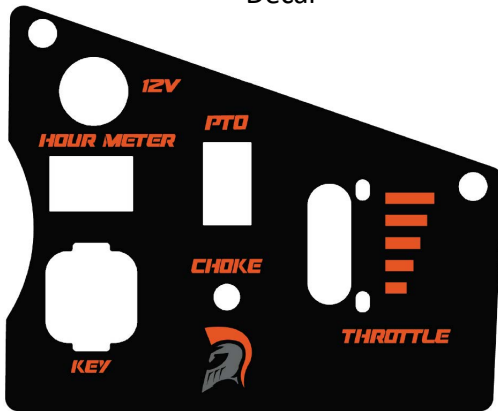

491-0233-00
Keyswitch Console Decal

491-0171-00
RT-Pro Model Decal