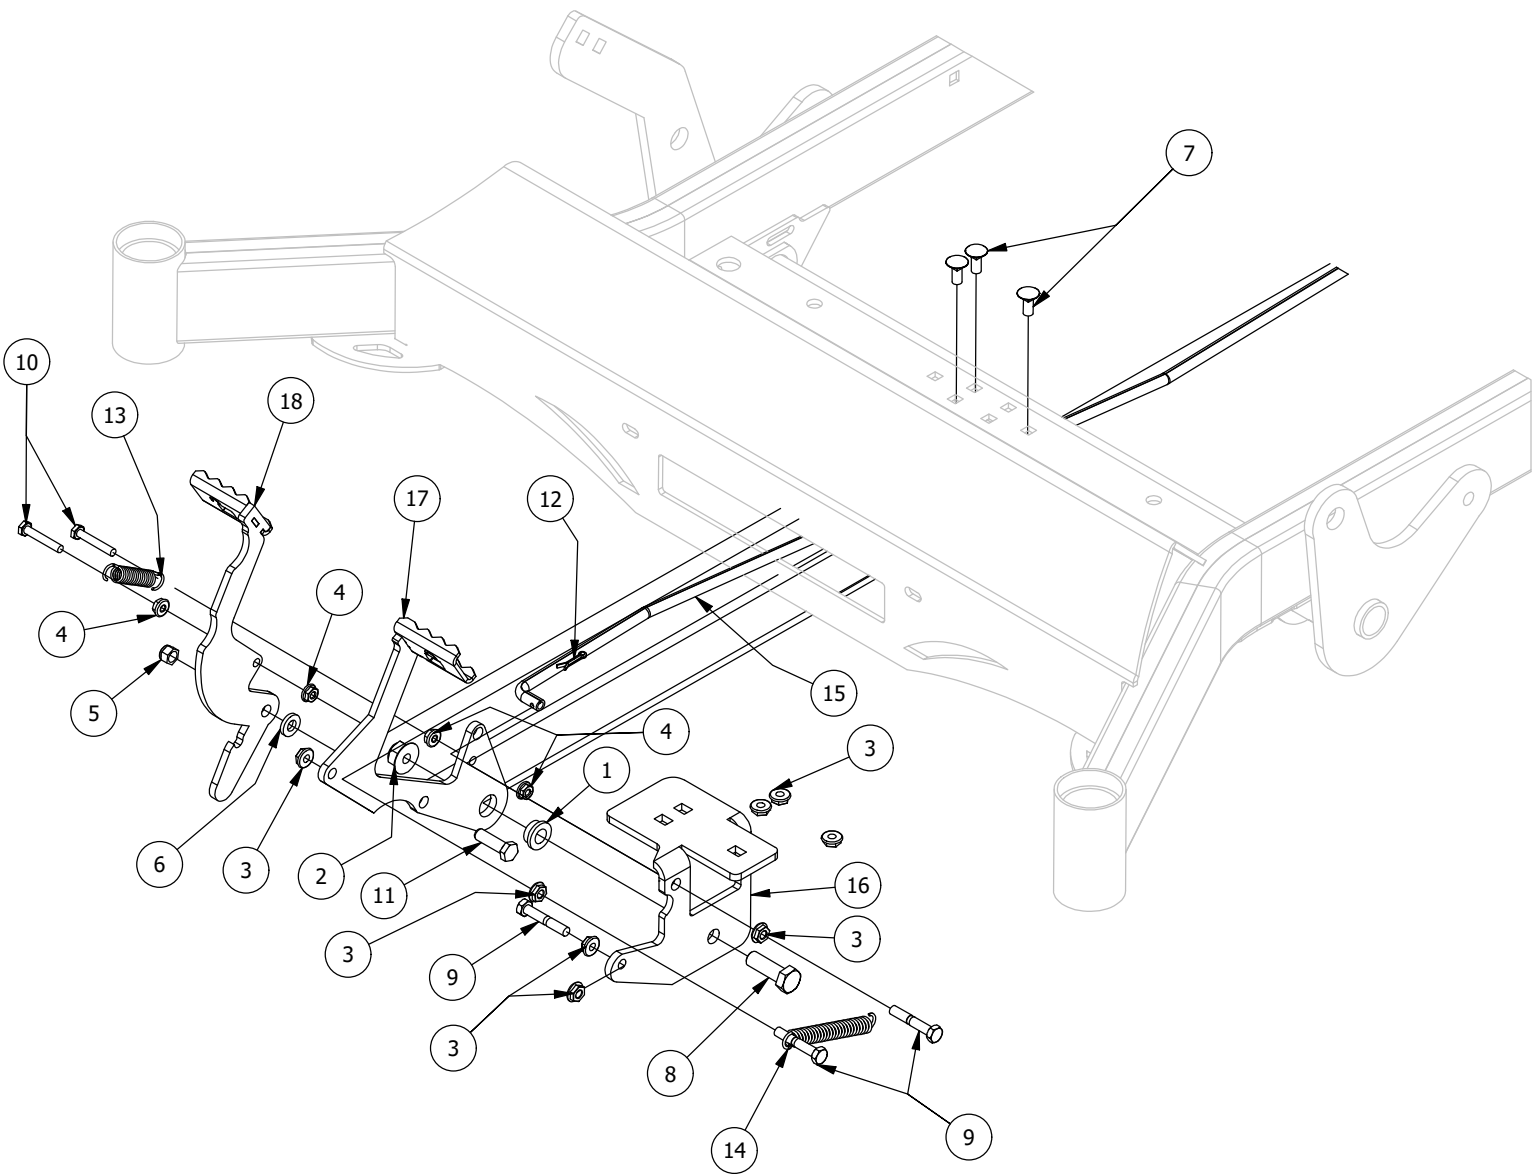

# Front Fork Assembly

Front Fork Assembly			
ITEM	QTY	PART NUMBER	DESCRIPTION
1	2	410-0006-00	1" INSERT BEARING
2	2	410-0018-00	RZ Front Wheel Bearing for 422-0027-00(Tire)
3	1	413-0002-00	1/2-13 NYLON INSERT FLANGE LOCKNUT ZC YELLOW
4	1	413-0063-00	1"-8 FIN HEX JAM NUT ZC
5	1	418-0002-00	1/2-20 X 1-1/4 HEX FLANGE BOLT GR 8 ZC YELLOW
6	1	418-0003-00	1/2-13 X 8-1/2 HEX C/S GR 5 ZINC YELLOW
7	1	419-0003-00	1/2 FENDER WASHER 1-1/4" OD ZINC
8	1	419-0024-00	1" L/W MED SPLIT ZC
9	1	419-0025-00	Front Fork Caster Top Washer
10	1	422-0027-00	RZ/RT Pro Front Tire Assembly-Smooth Tread
11	1	423-0001-00	RT&SRT Caster Wheel Fork 2018
12	1	423-0001-KT	RT and SRT Caster Wheel Fork Kit
13	1	425-0010-00	Mower Caster Fork Wheel Spacer
14	1	425-0011-00	Caster Fork Shaft Bearing Spacer
15	1	426-0006-00	Mower Caster Shaft Washer
16	1	437-0019-00	RT&SRT Mower Caster Wheel Shaft 2018

# Park Brake Assembly

Park Brake Assembly			
ITEM	QTY	PART NUMBER	DESCRIPTION
1	1	410-0009-00	1/2" ID X 3/4" OD X 3/8" LENGTH FLANGE BUSHING
2	1	413-0002-00	1/2-13 NYLON INSERT FLANGE LOCKNUT ZC YELLOW
3	9	413-0006-00	5/16-18 HEX FLANGE NUT W/SERR ZINC
4	4	413-0012-00	1/4-20 HEX FLANGE NUT W/SERRATIONS ZC YELLOW
5	1	413-0013-00	3/8-16 NYLON INSERT FLANGE LOCKNUT ZINC
6	1	413-0052-00	3/8 ID X 3/4 OD X .125 THK BRONZE WASHER
7	3	418-0008-00	5/16-18 X 3/4 CARRIAGE BOLT ZINC
8	1	418-0020-00	1/2-13 X 1-1/2 HEX C/S GR 5 ZINC
9	3	418-0027-00	5/16-18 X 1-3/4 HEX C/S GR 2 ZINC
10	2	418-0029-00	1/4-20 X 1-1/4 HEX C/S GR 2 ZINC
11	1	418-0030-00	3/8-16 X 1-1/4 HEX C/S GR 2 ZINC
12	1	420-0001-00	1/8 X 3/4 COTTER PIN ZINC
13	1	434-0003-00	Brake Pedal Release Spring
14	1	434-0015-00	Brake Pedal Release Spring
15	1	435-0004-60	Mower Brake Linkage
16	1	439-0009-03	Mower Frame Brake Mounting Bracket
17	1	490-0016-03	Mower Brake Lock Lever Assembly
18	1	490-0017-03	Mower Brake Unlock Lever Assembly