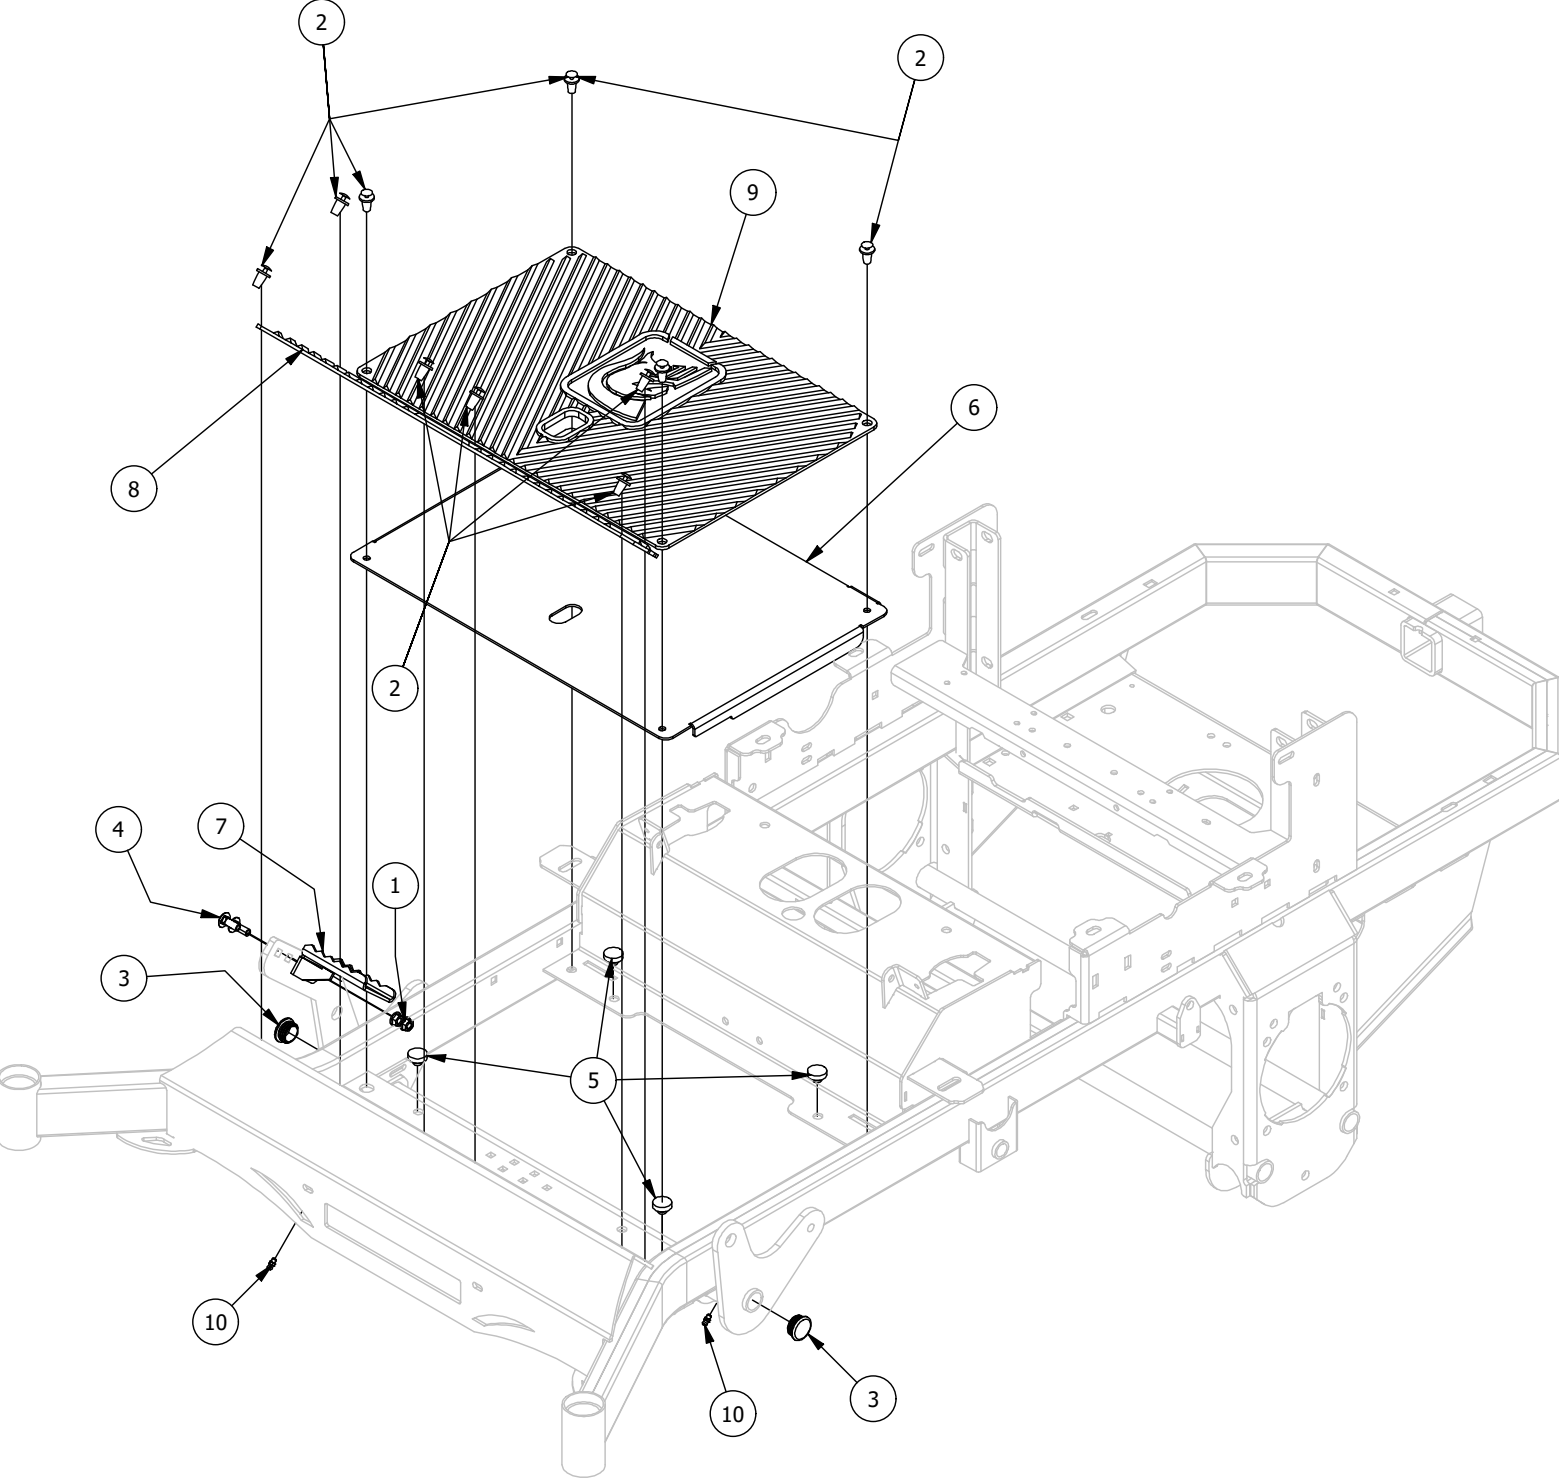

# Front Fork Assembly

Front Fork Assembly			
ITEM	QTY	PART NUMBER	DESCRIPTION
1	2	410-0006-00	1" INSERT BEARING
2	2	410-0018-00	RZ Front Wheel Bearing for 422-0027-00(Tire)
3	1	413-0002-00	1/2-13 NYLON INSERT FLANGE LOCKNUT ZC YELLOW
4	1	413-0063-00	1"-8 FIN HEX JAM NUT ZC
5	1	418-0002-00	1/2-20 X 1-1/4 HEX FLANGE BOLT GR 8 ZC YELLOW
6	1	418-0003-00	1/2-13 X 8-1/2 HEX C/S GR 5 ZINC YELLOW
7	1	419-0003-00	1/2 FENDER WASHER 1-1/4" OD ZINC
8	1	419-0024-00	1" L/W MED SPLIT ZC
9	1	419-0025-00	Front Fork Caster Top Washer
10	1	422-0027-00	RZ/RT Pro Front Tire Assembly-Smooth Tread
11	1	423-0001-00	RT&SRT Caster Wheel Fork 2018
12	1	423-0001-KT	RT and SRT Caster Wheel Fork Kit
13	1	425-0010-00	Mower Caster Fork Wheel Spacer
14	1	425-0011-00	Caster Fork Shaft Bearing Spacer
15	1	426-0006-00	Mower Caster Shaft Washer
16	1	437-0019-00	RT&SRT Mower Caster Wheel Shaft 2018

# Floorboard and Deck Height Pedal Assembly

Floorboard and Deck Height Pedal Assembly			
ITEM	QTY	PART NUMBER	DESCRIPTION
1	2	413-0020-00	3/8-16 HEX FLANGE NUT W/SERR ZINC YELLOW
2	10	414-0002-00	8MM PUSH TYPE RETAINER NYLON BLACK
3	2	414-0015-00	1-1/4" Round Tube Plug
4	2	418-0045-00	3/8-16 X 1 Carriage Bolt Zinc Yellow
5	4	429-0002-00	Push-In Rubber Bumper, Mower Floor
6	1	439-0007-03	Mower Floorboard
7	1	439-0059-03	Mower Deck Height Foot Pedal
8	1	481-0005-00	2017 Mower Rubber Foot Rest Mat
9	1	481-0006-00	2017 Mower Logo Floor Mat
10	2	624-1000-00	1/4 drive type straight grease fitting zc (g.L. only)