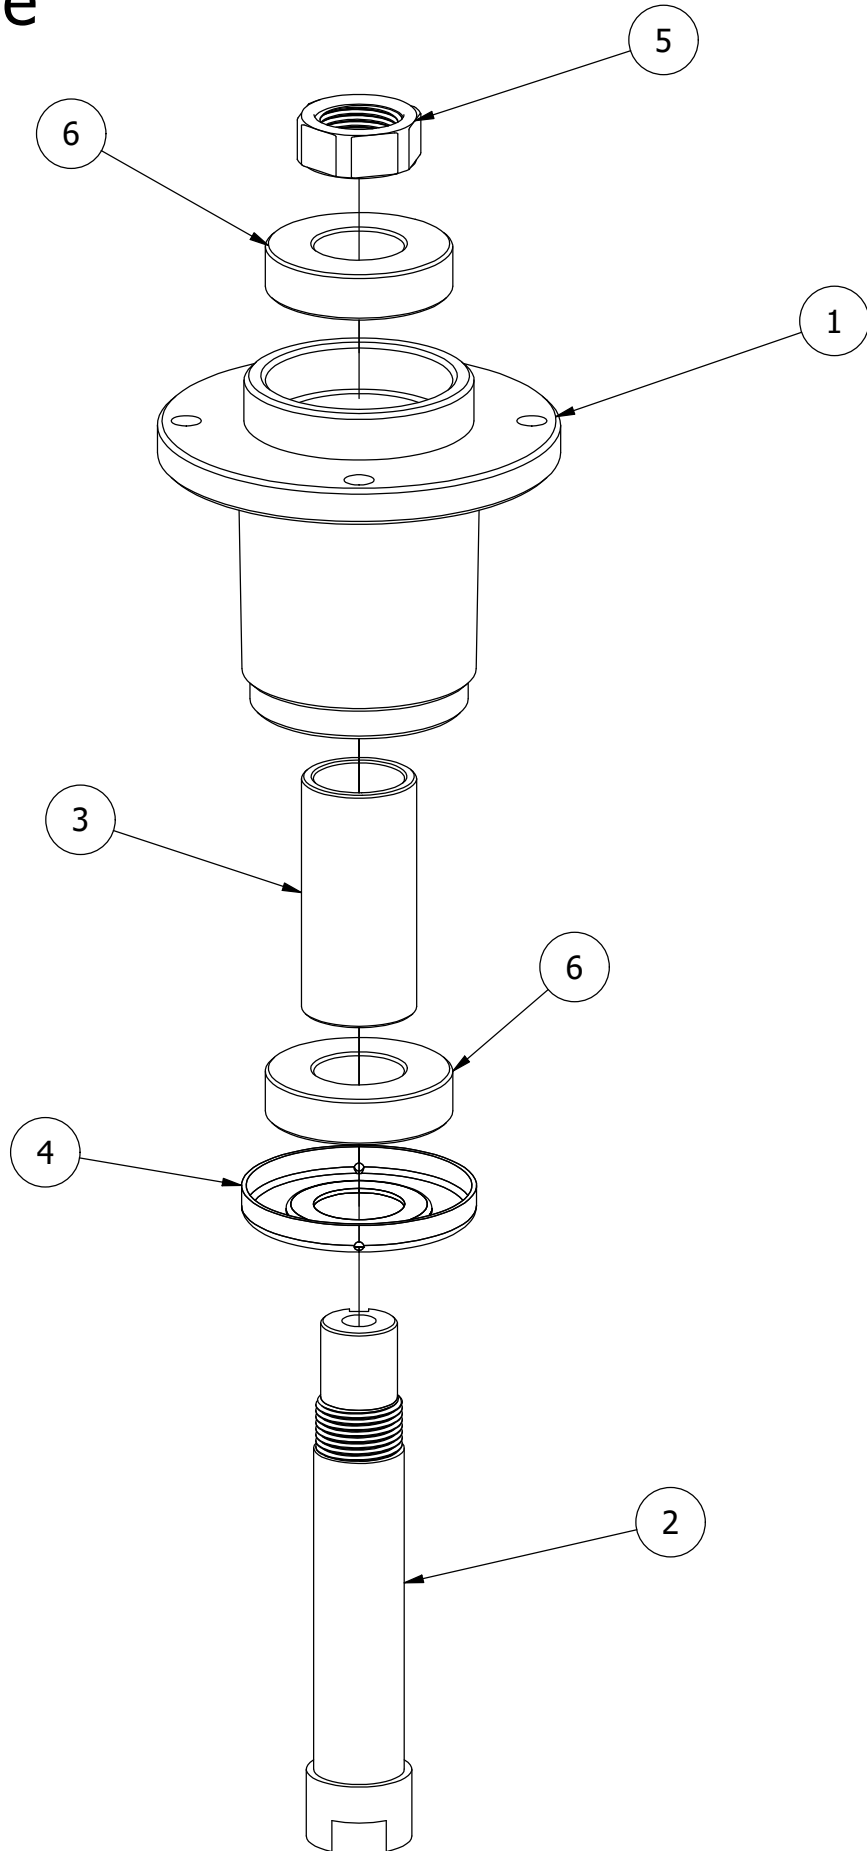

Deck Spindle Assembly

Deck Spindle Assembly			
ITEM	QTY	PART NUMBER	DESCRIPTION
1	1	437-0015-00	Mower Deck Spindle Casting for 437-0004-00
2	1	437-0010-00	Deck Spindle Shaft For 437-0004-00 and 437-0005-00
3	1	437-0011-00	Deck Spindle Spacer for 437-0004-00
4	1	437-0014-00	Mower Deck Spindle Dust Cup
5	1	437-0013-00	Mower Deck Spindle Nut for 437-0004-00 and 437-0005-00
6	2	410-0003-00	Spindle Bearing