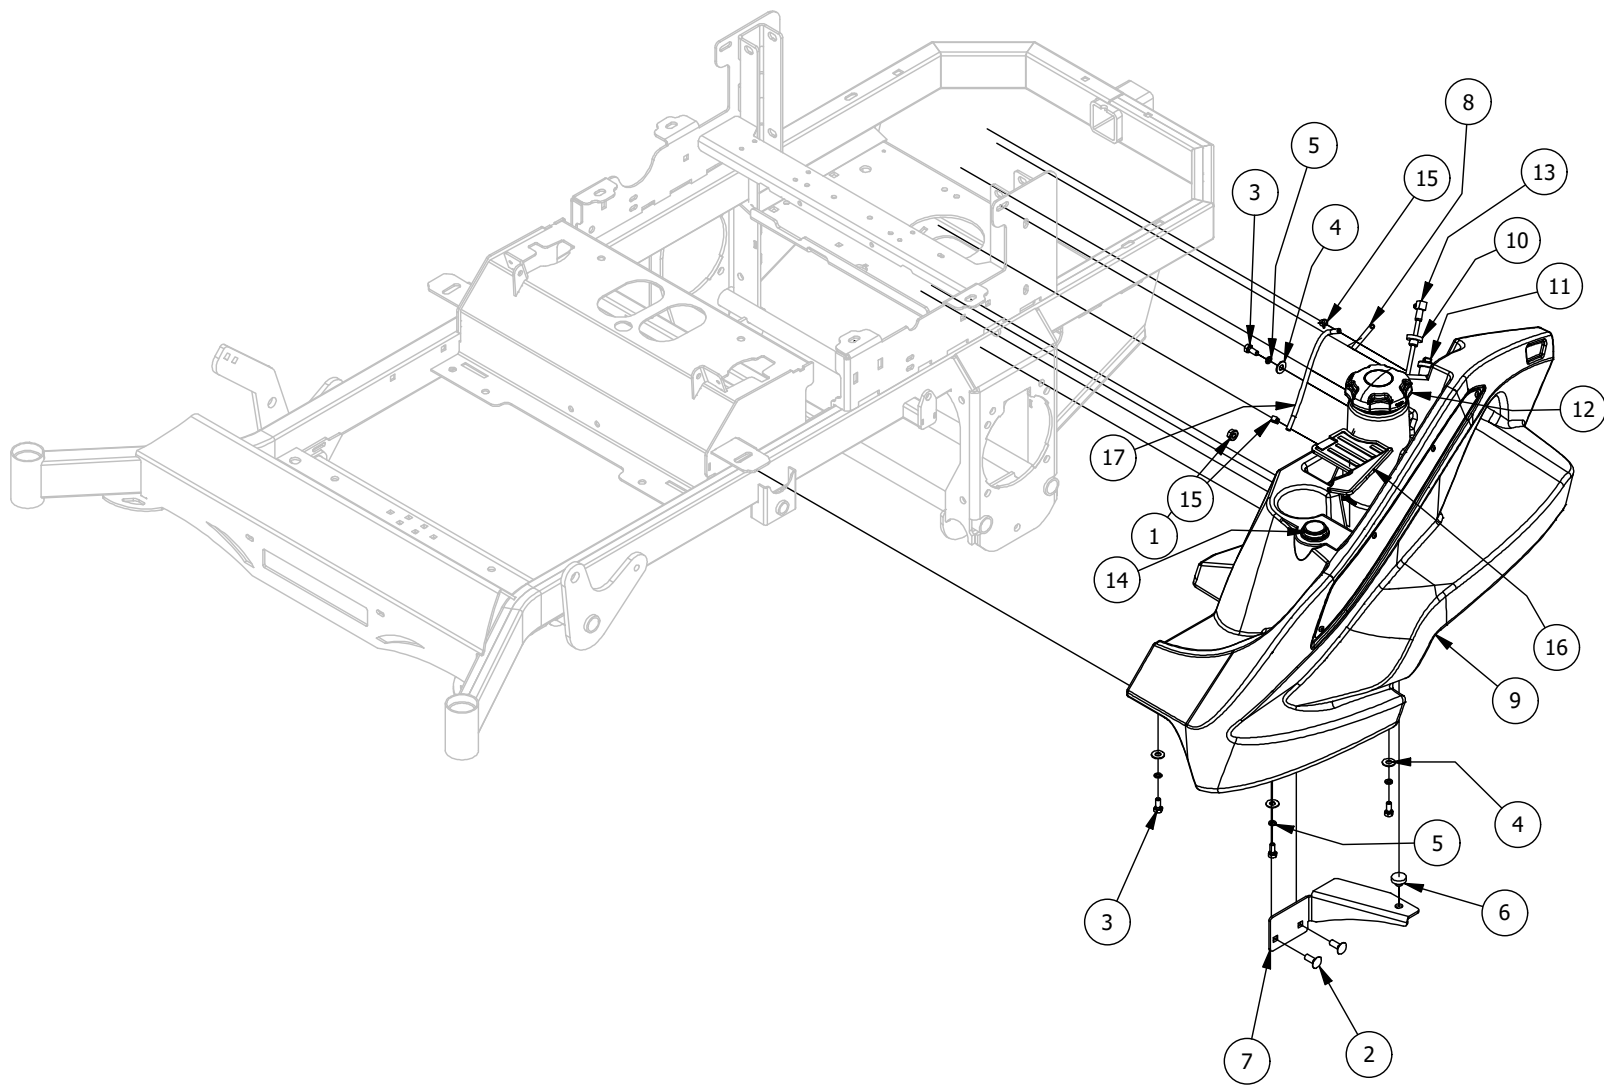

Gas Tank Assembly

Gas Tank Assembly			
ITEM	QTY	PART NUMBER	DESCRIPTION
1	2	413-0020-00	3/8-16 HEX FLANGE NUT W/SERR ZINC YELLOW
2	2	418-0045-00	3/8-16 X 1 Carriage Bolt Zinc Yellow
3	4	418-0054-00	5/16-18 X 3/4 HEX C/S ZINC
4	4	419-0007-00	5/16 Flat Washer
5	4	419-0009-00	5/16 SPLIT LOCKWASHER ZINC
6	1	429-0002-00	Push-In Rubber Bumper, Mower Floor
7	1	439-0448-00	RT/SRT Gas Tank Support
8	1	451-0002-00	Mower Fuel Tank Black 3/16" Vent Tube
9	1	467-0001-00	Mower Gasoline Fuel Tank Assembly
10	1	467-0005-00	Fuel Pickup Tube Grommet
11	1	467-0006-00	Remote Tank Vent Valve w / Grommet
12	1	467-0008-00	Tank Fill Neck Non-Venting Cap
13	1	467-0012-00	Spartan 25.14" Fuel Pickup Tube W/ Filter Screen
14	1	467-0035-00	RT/SRT Rochester Fuel Gauge(8688-00003)
15	2	472-0004-00	1/2" (#8) Hose Clamp
16	1	481-0004-00	Rubber Tank Storage Compartment Insert
17	1	751-1014-00	1/4 Fuel Line - Low Perm