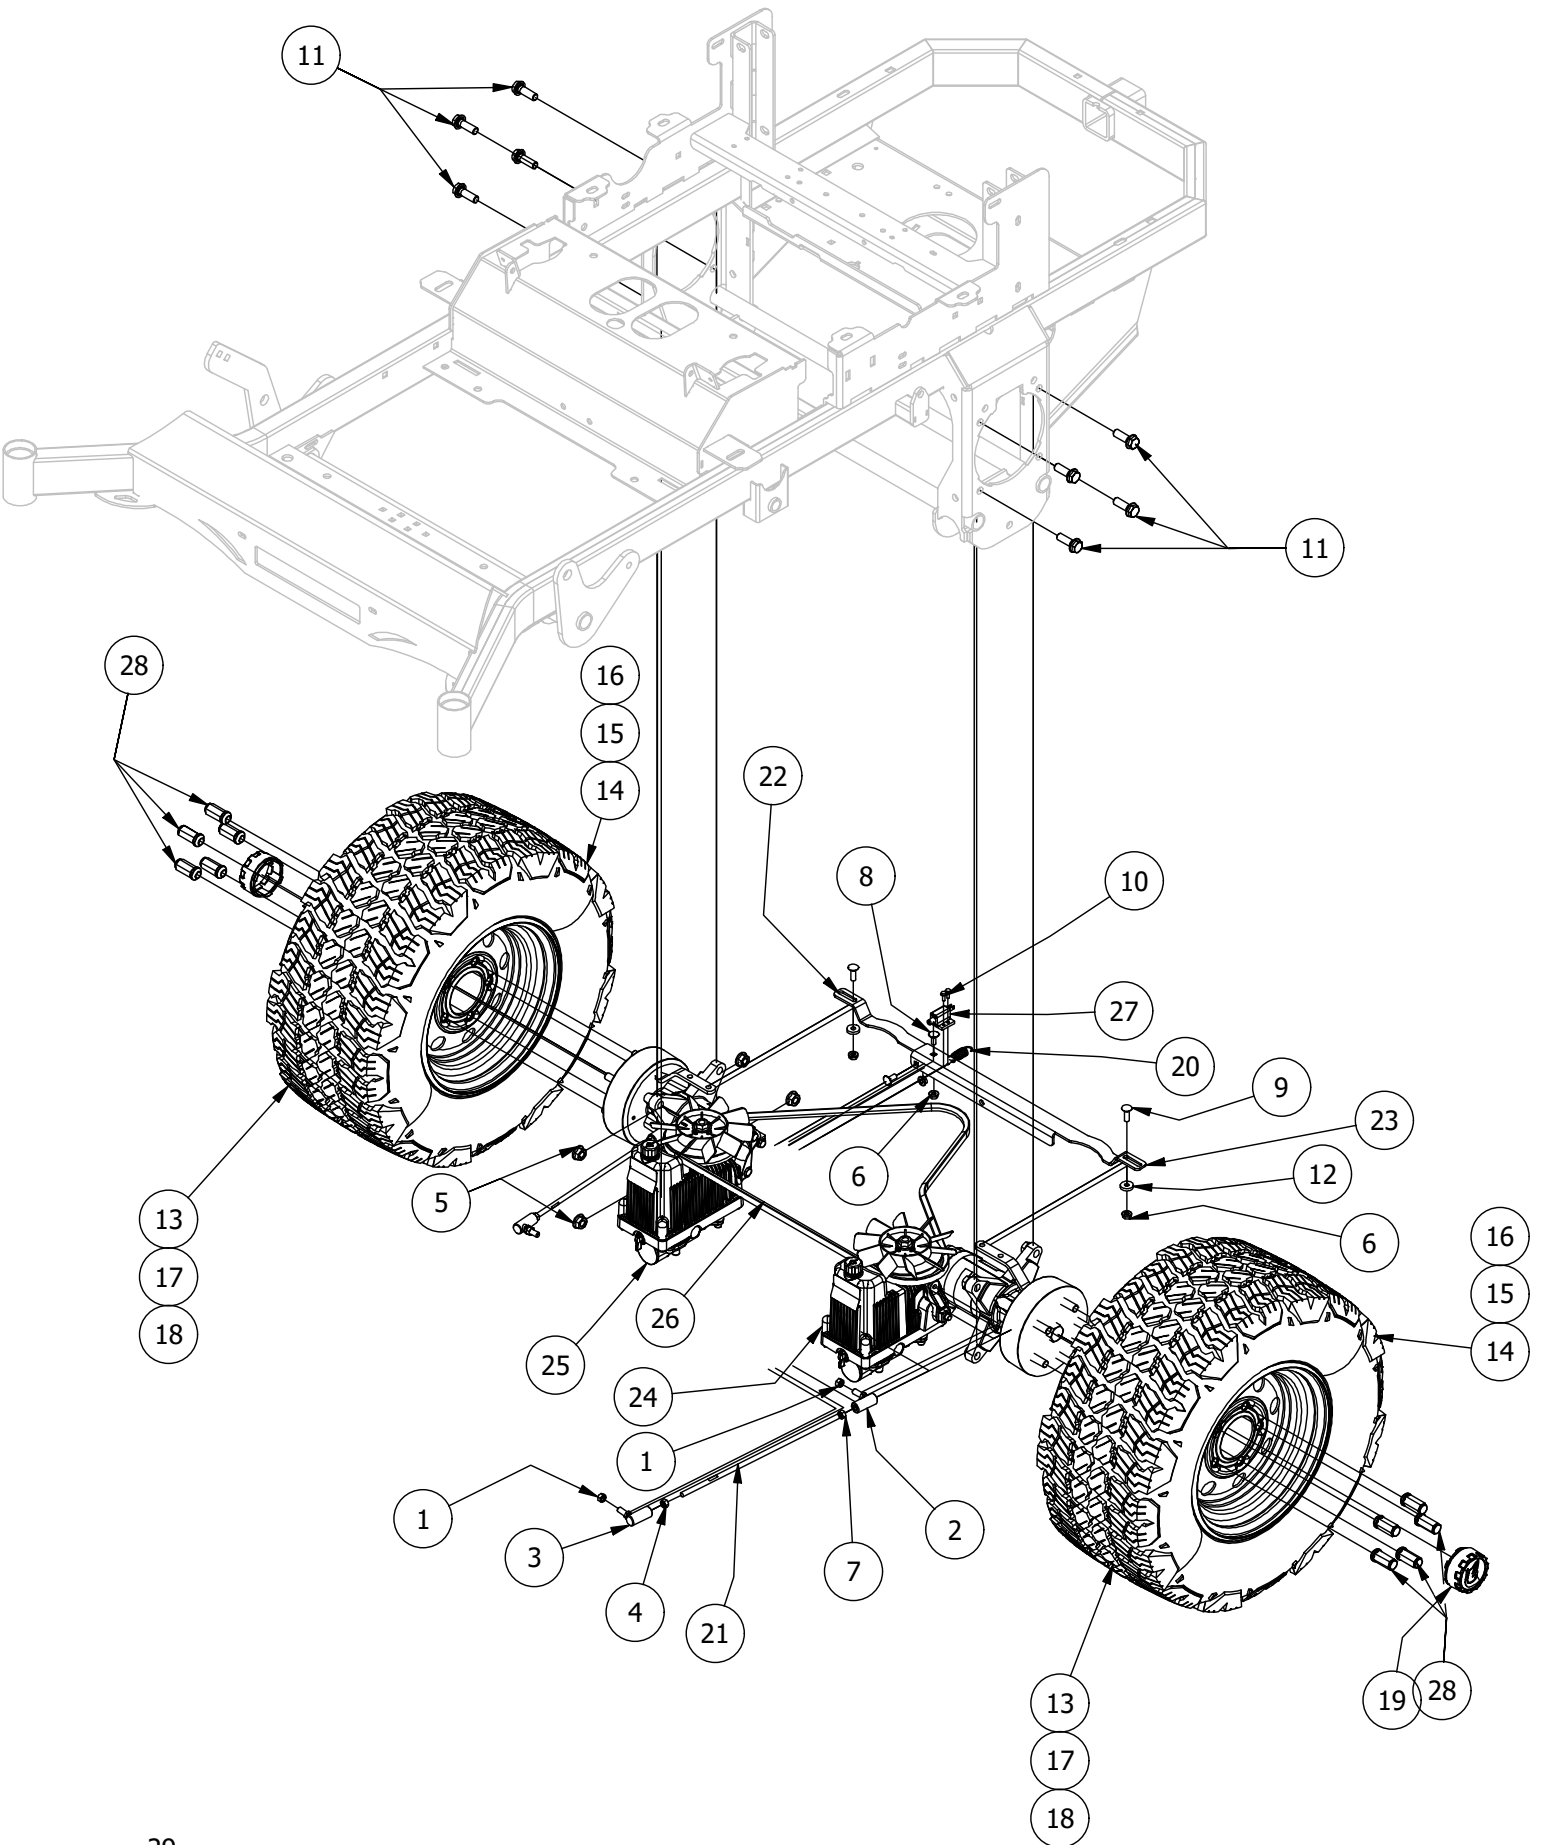

# Transmission Assembly

Transmission Assembly			
ITEM	QTY	PART NUMBER	DESCRIPTION
1	4	148-0178	5/16-24 NYL INS L/N GR.8 ZC/YEL
2	2	410-0001-00	Control Arm Rod End, Right
3	2	410-0002-00	Control Arm Rod End, Left
4	2	413-0003-00	5/16 Hex Nut Left hand thread
5	8	413-0005-00	1/2-13 HEX FLANGE NUT W/SERR ZINC YELLOW
6	4	413-0019-00	5/16-18 NYLON INSERT FLANGE L/NUT ZINC
7	2	413-0035-00	5/16-24 HEX NUT ZINC
8	2	418-0008-00	5/16-18 X 3/4 CARRIAGE BOLT ZINC
9	2	418-0010-00	5/16-18 X 1 CARRIAGE BOLT ZC/YEL
10	2	418-0032-00	8-32 X 1/2 IND. HWH SLOT TYPE F TCS ZINC
11	8	418-0047-00	1/2-13 X 1-1/2 HEX FLANGE BOLT GR 8 ZINC YELLOW
12	2	419-0006-00	.312 ID X .875 OD X .1875 THK F/W NYLON BLK
13	2	422-0021-00	RT/SRT 61" & 72" Deck Rear Wheel Assm 24x12-12
14	2	422-0028-00	RT/SRT 54" Deck Rear Wheel Assembly
15	2	422-0029-00	Mower 24 x 10.5-12 Radial Tire
16	2	422-0031-00	7" Steel Wheel
17	2	422-0032-00	24x 12 x 12 Soft Ride Radial Tire Only
18	2	422-0034-00	8" Steel Wheel
19	2	422-0035-00	Rear Steel Wheel Silver Center Cap
20	1	434-0003-00	Mower Brake Pedal Release Spring
21	2	435-0002-00	Transmission Drive Arm Rod Standard Transmission
22	1	439-0606-00	Mower Park Brake Bracket Right
23	1	439-0607-00	Mower Park Brake Bracket Left
24	1	450-0001-00	HTE10 Left Side Parker Hydrostatic Transmission
25	1	450-0002-00	HTE10 Right Side Parker Hydrostatic Transmission
26	1	461-0004-00	Mower A Pump Belt, A x 68.25" Effective Length
27	1	486-0030-00	NO Plunger Limit Switch
28	10	613-0001-00	1/2-20 Lug Nut