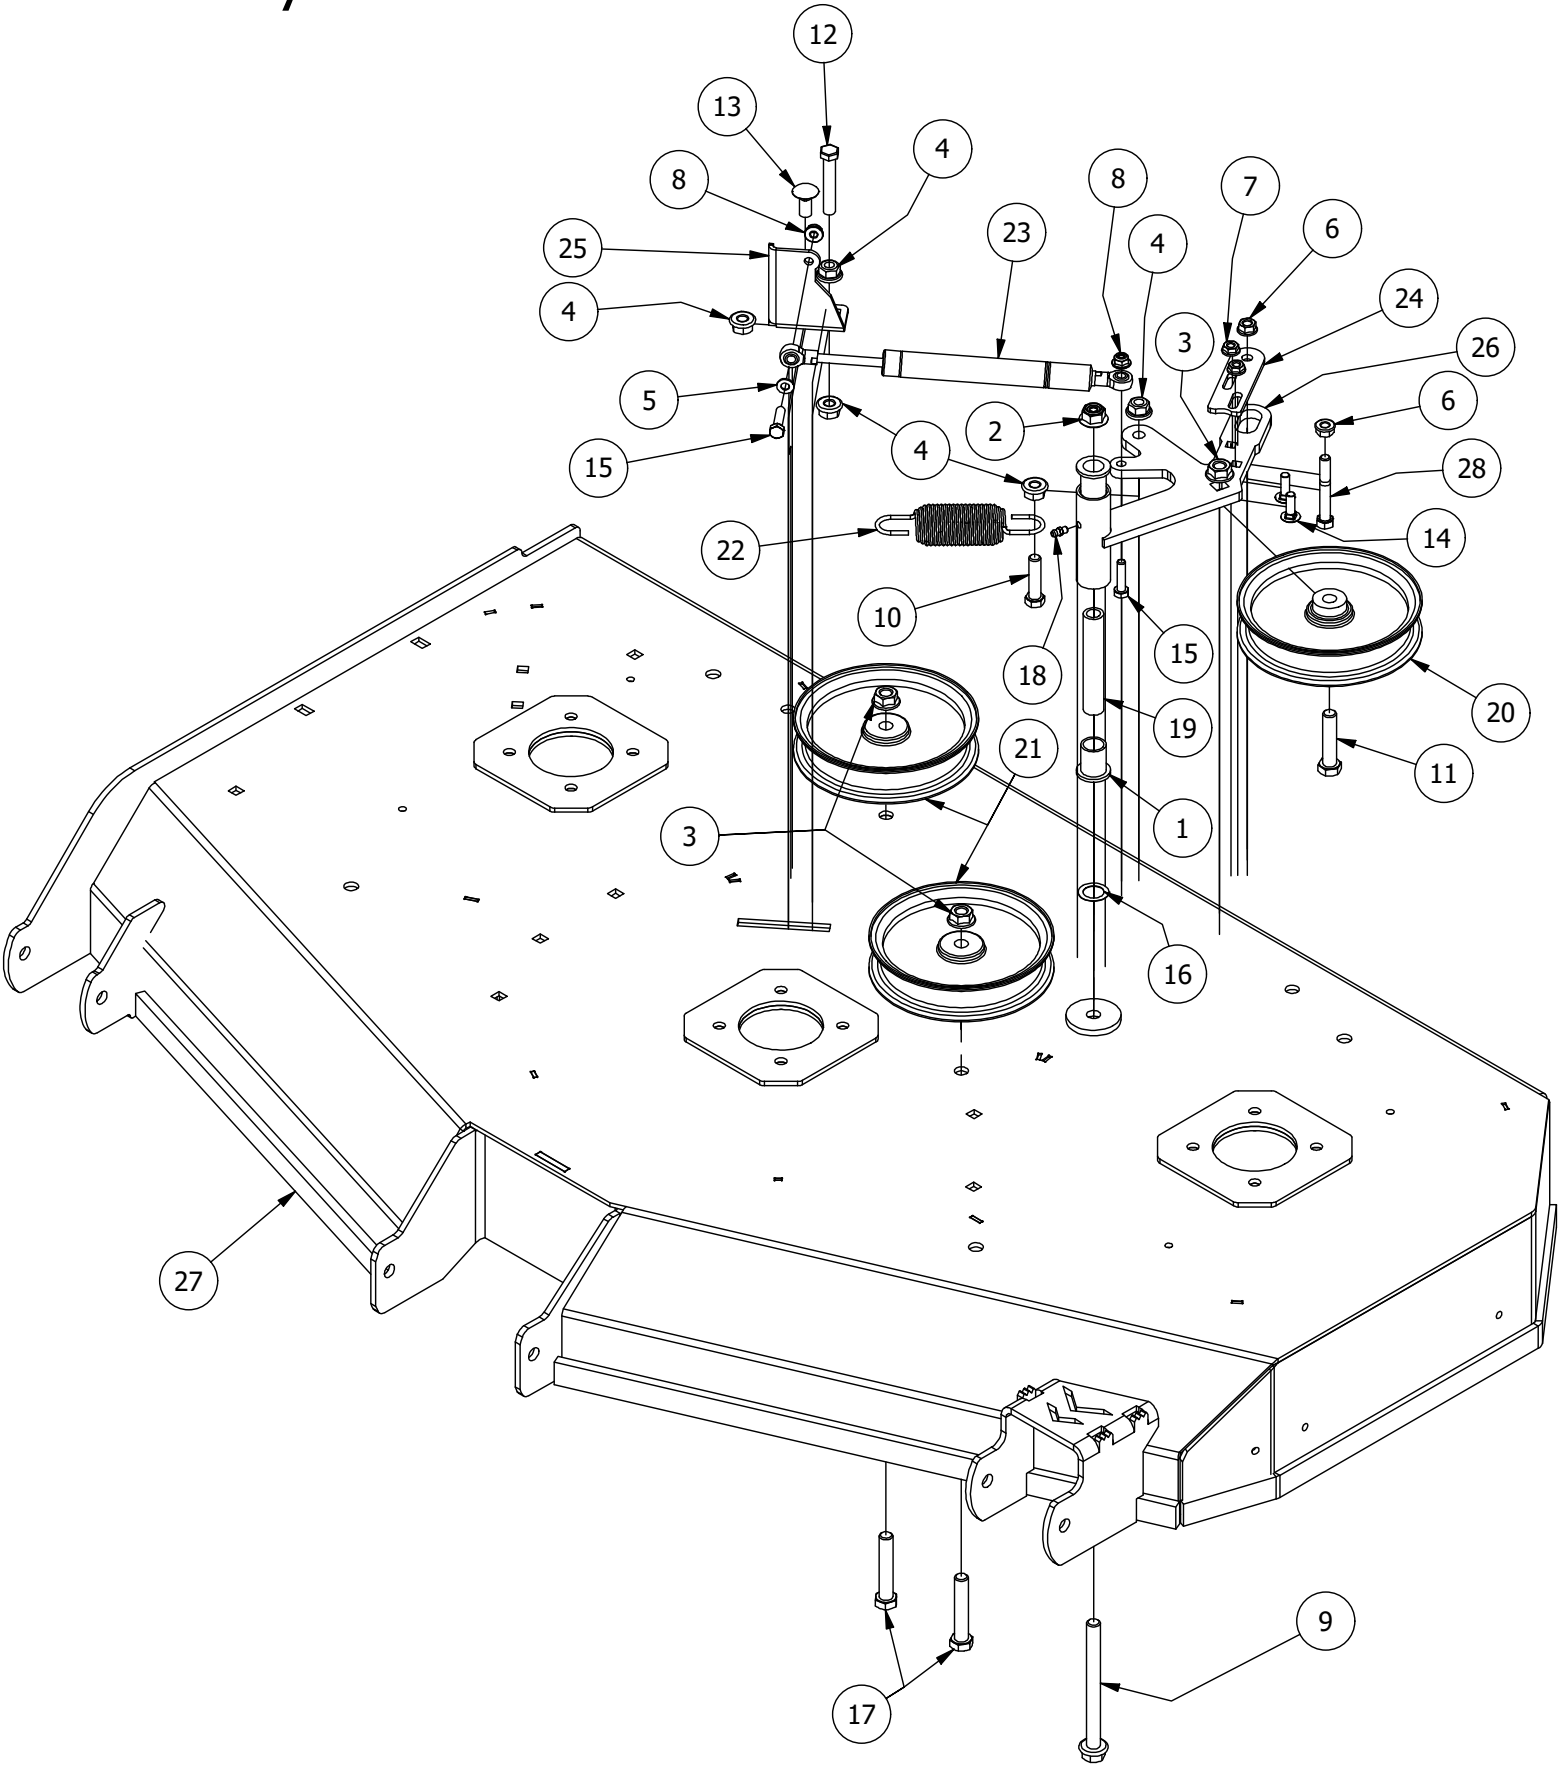

54" Deck Idler Assembly

54" Deck Idler Assembly			
ITEM	QTY	PART NUMBER	DESCRIPTION
1	2	410-0007-00	3/4" ID X 15/16" OD X 1-1/8" LENGTH FLANGE BUSHING
2	1	413-0002-00	1/2-13 NYLON INSERT FLANGE NUT ZINC YELLOW
3	3	413-0005-00	1/2-13 HEX FLANGE NUT W/SERR ZINC YELLOW
4	5	413-0011-00	7/16-14 HEX FLANGE NUT W/SERR ZINC YELLOW
5	1	413-0016-00	.312 ID X .625 OD X .062 THK THRUST BEARING OIL-IMPREG BRNZ
6	2	413-0020-00	3/8-16 HEX FLANGE NUT W/SERR ZINC YELLOW
7	2	413-0022-00	5/16-18 HEX FLANGE NUT W/SERR ZINC YELLOW
8	2	413-0027-00	5/16-18 NYLON INSERT FLANGE LOCKNUT ZC YELLOW
9	1	418-0009-00	1/2-13 X 5-1/2 HEX FLANGE BOLT GR 8 ZY
10	1	418-0011-00	7/16-14X 1-3/4 HEX C/S GR5 ZINC Yellow
11	1	418-0012-00	1/2-13 X 2-1/4 HEX C/S GR 5 ZINC
12	1	418-0013-00	7/16-14 X 2-1/2 HEX C/S GR 5 ZINC
13	1	418-0017-00	7/16-14 X 1 CARRIAGE BOLT ZINC
14	2	418-0060-00	5/16-18 X 1 CARRIAGE BOLT ZINC YELLOW
15	2	418-0109-00	5/16- 18 x 1 1/4 Hex C/S (GR.8) ZC/Yel
16	1	418-0110-00	.767 ID X 1.125 OD X .016 THK TRIPLE WAVE WASHER 1074-1095
17	2	418-0246-00	1/2-13 x 2-3/4 Hex Flange Bolt (GR.8) ZC/YEL
18	1	424-0002-00	1/4" DRIVE TYPE GREASE FITTING ZC YELLOW
19	1	425-0006-00	Mower Inner Idler Spacer
20	1	433-0014-00	6-3/4" Idler Pulley, 7/16" Spacer Assembly
21	2	433-0015-00	6-3/4" Idler Pulley, 15/16" Spacer Assembly
22	1	434-0007-00	2019 Mower Deck Spring
23	1	434-0009-00	Idler Gas Spring
24	1	439-0257-03	Deck Idler Pulley Belt Retainer Brkt
25	1	439-0335-03	Deck Belt Idler Damper Mounting Bracket
26	1	490-0019-03	Mower Deck Idler Pulley Arm Assembly
27	1	490-0063-03	2020 54" RT/SRT Deck Assembly
28	1	618-2078-00	3/8-16 x 2-3/4 Hex C/S GR2 Zinc